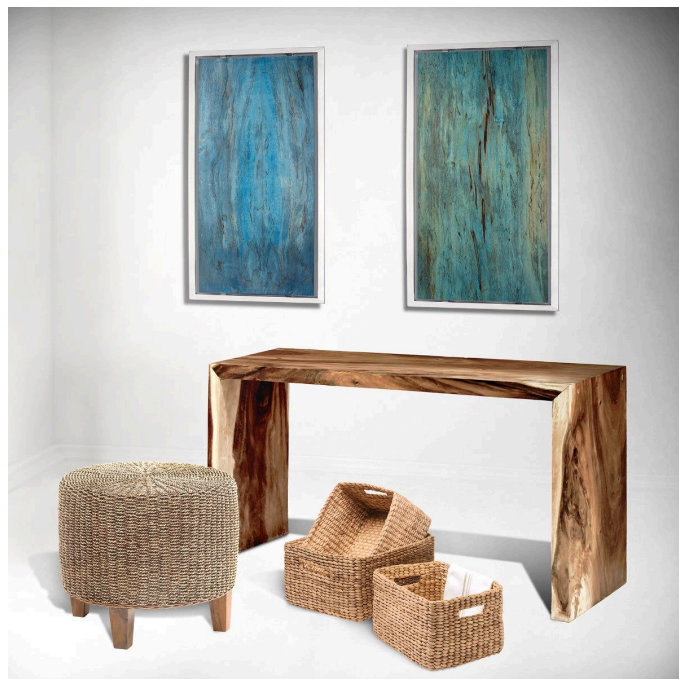

## Elemental Water Hyacinth Basket, Rect - Set of 3

SKU#: B006

### Short Description

---

- Made of Water Hyacinth
- Dimensions: 16"L 12"W - 12"L 8 "W
- Wipe with damp cloth
- Ship Via: UPS / Fed Ex
- Imported

### Description

---

Beautifully hand-crafted from woven water hyacinth, our set of 3 beautiful storage baskets are practical and decorative oozing with exquisite design and workmanship. Elegant detail makes these baskets decorative yet a perfect choice for laundry rooms, living rooms and bedrooms.