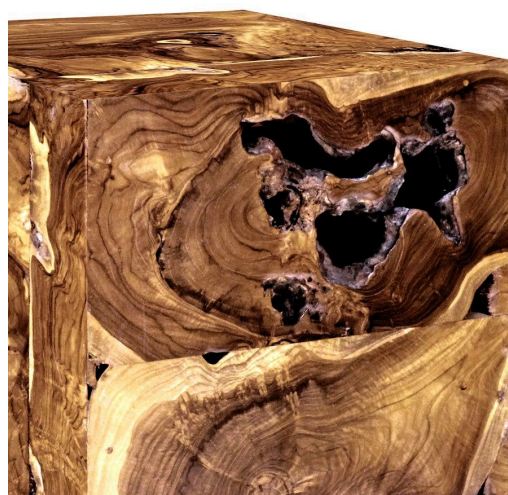

## Teak Root Cube, Large

SKU#: B429L

### Short Description

---

- Made of Teak Root
- Dimensions: 15.5"L 15.5"W 23.5"H
- Wipe with damp cloth
- Ship Via: UPS / Fed Ex
- Imported

### Description

---

The amazing artistry of this piece is recognized as each piece is individually hand-crafted to look like a solid piece of teak wood. Each piece of wood is carefully selected and assembled, to create this perfectly sized cube to be used as a stool, a side table or a stand for a prized possession. Truly, a one-of-a-kind, statement-making work of art.

A by-product of sustainable teak wood harvesting in South East Asia, The teak root is painstakingly unearthed, instead of being left to rot underground. This collection of Teak Root Cubes are available in 3 sizes.