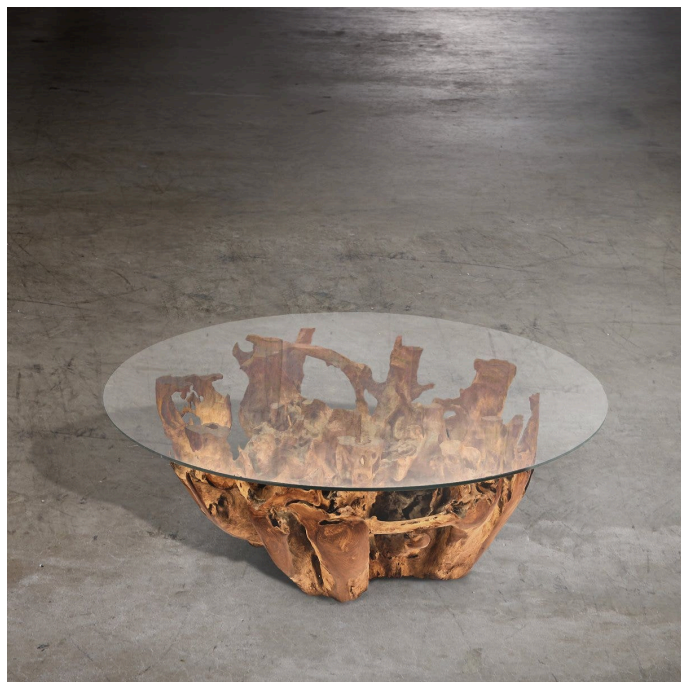

IBOLILI

Coffee Tree Wood Table w / Glass, Round

SKU#: B609R

Product Images

Short Description

- Made of Coffee Tree Wood
- Dimensions: 42"D 16"H
- Wipe with damp cloth
- Ship Via: Motor Freight
- Imported

Description

Our unique round coffee table celebrates the beauty of coffee wood incorporating its gnarls and imperfections creating a true one of a kind design. Complimented with a fully round thick glass top, it is sure to be a focal point in any setting.

Coffee wood is abundant throughout South East Asia. The wood has interesting veining and texture, along with its density and hardness, make it a perfect choice for accent furniture.

Also available as a one of a kind square shaped coffee table.