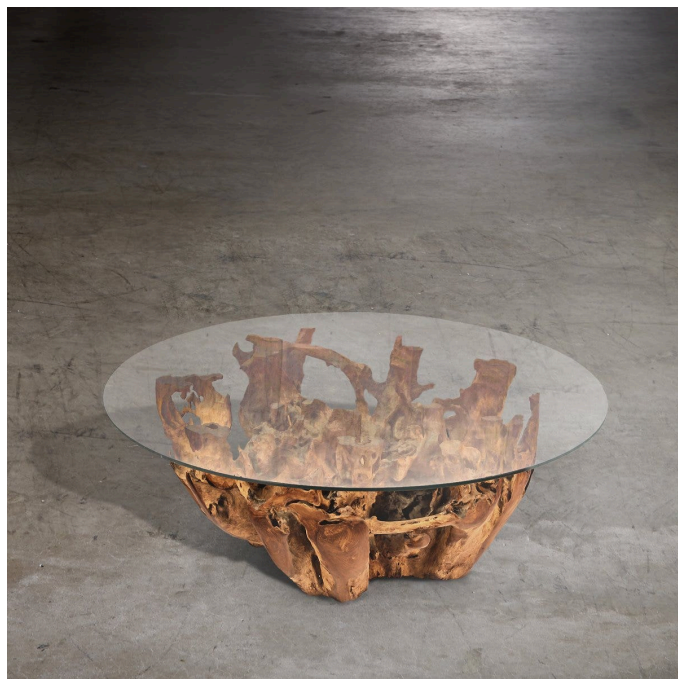

IBOLILI

Coffee Tree Wood Table w / Glass, Round

SKU#: B609R

Product Images

Short Description

- Made of Coffee Tree Wood
- Dimensions: 42"D 16"H
- Wipe with damp cloth
- Ship Via: Motor Freight
- Imported

Description

Our unique round coffee table celebrates the beauty of coffee wood incorporating its gnarls and imperfections creating a true one of a kind design. Complimented with a fully round thick glass top, it is sure to be a focal point in any setting.

Coffee wood is abundant throughout South East Asia. The wood has interesting veining and texture, along with its density and hardness, make it a perfect choice for accent furniture.

Also available as a one of a kind square shaped coffee table.