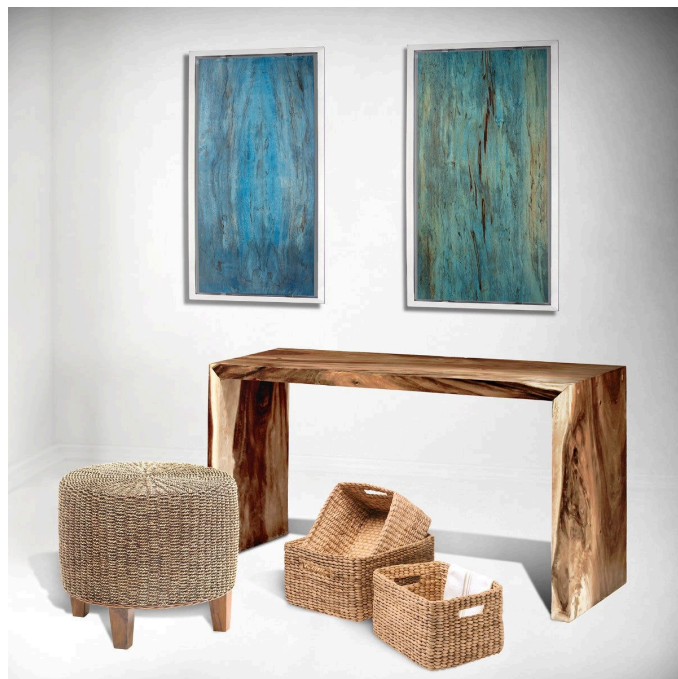

Natural Teak Block Console Table

SKU#: B616

Product Images

Short Description

- Made of Teak Wood
- Dimensions: 48"L 16"W 32"H
- Wipe with damp cloth
- Ship Via: Motor Freight
- Imported

Description

Functional and decorative, this modern Teak Console Table makes an organic statement in your home. Made with natural reclaimed teak, this console is the perfect host for display of decorative accessories, picture frames and house plants alike and showcases the beautiful and natural aesthetic of the wood.

Our reclaimed teak is carefully recovered by hand from old structures, avoiding the need to fell living trees. Preserving natural forests and protecting the environment is paramount to Ibolili.