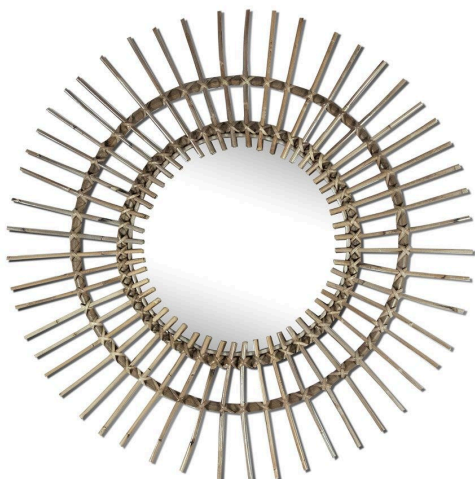

Sun Rattan Wall Mirror, Round

SKU#: B766

Product Images

Short Description

- Made of Rattan
- Dimensions: 35"D, Mirror 16.5"
- Wipe with a damp cloth
- Ship Via: Motor Freight
- Imported

Description

Our Rattan mirror combines natural elegance with a touch of bohemian flair. The mirror is framed by a finely woven rattan oval frame, creating a harmonious blend of organic texture and flexibility. It brings warmth and style to any space, making a captivating addition to both modern and traditional décor.