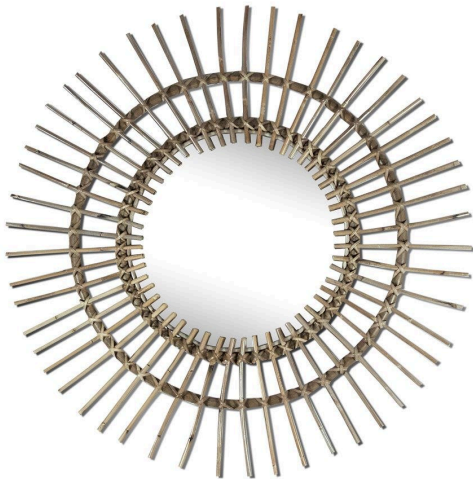

Sun Rattan Wall Mirror, Round

SKU#: B766

Product Images

Short Description

- Made of Rattan
- Dimensions: 35"D, Mirror 16.5"
- Wipe with a damp cloth
- Ship Via: Motor Freight
- Imported

Description

Our Rattan mirror combines natural elegance with a touch of bohemian flair. The mirror is framed by a finely woven rattan oval frame, creating a harmonious blend of organic texture and flexibility. It brings warmth and style to any space, making a captivating addition to both modern and traditional décor.