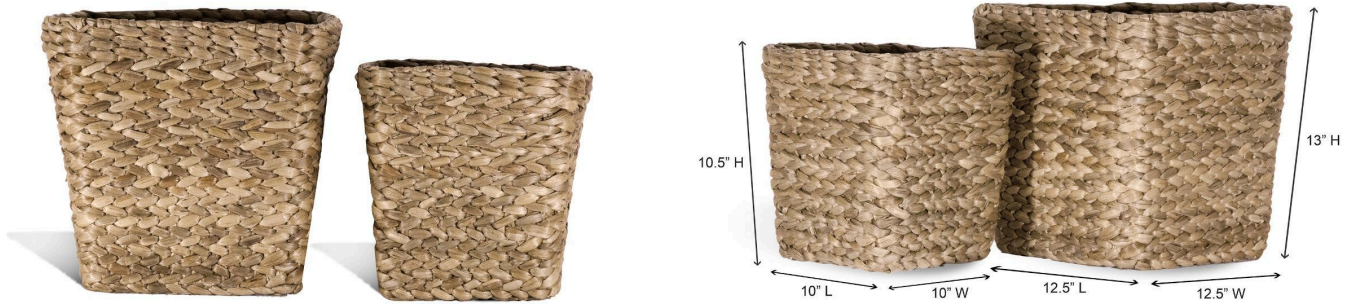

IBOLILI

Elemental Water Hyacinth Waste Bin, Square - Set of 2

SKU#: B770

Product Images

Handmade basket, please allow 5% size variation

Short Description

- Made of Water Hyacinth
- Dimensions: 12.5"L 12.5"W 13"H - 10"L 10"W 10.5"H
- Wipe with a damp cloth
- Ship Via: UPS / Fed Ex
- Imported

Description

Beautifully hand-crafted from tightly woven water hyacinth, our handsome square basket set of 2 is as practical as it is decorative. Oozing with exquisite design and workmanship. Elegant detail and a rich natural color makes this piece more than a traditional basket. A perfect storage option for laundry rooms, living rooms and bedrooms.

Water Hyacinth is a fast-growing aquatic plant native to South East Asia. The plant is easily renewable, flexible but strong, and often needs to be harvested to prevent it from overtaking waterways...all good reasons to use it for furniture-making. Countries that export a lot of water hyacinth furniture include Thailand, Vietnam, and Bali.

Assorted style baskets are available in various sizes and shapes.