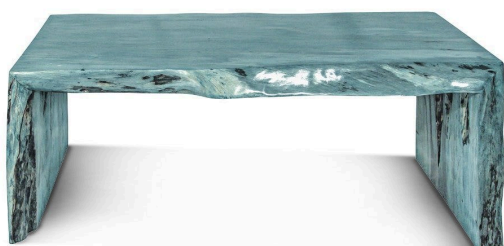

## Miami Blue Block Coffee Table, Rect

SKU#: B805

### Short Description

---

- Made of Tamarind Wood
- Dimensions: 51"L 24"W 18"H
- Wipe with a damp cloth
- Ship Via: Motor Freight
- Imported

### Description

---

A contemporary masterpiece of design and craftsmanship. Crafted from Suar Wood, our block table features a minimalist geometric block shape with clean lines and a smooth stained finished. The natural beauty of the wood's grain and its deep, rich color make it a focal point in modern interiors, combining functionality and artistic appeal seamlessly.