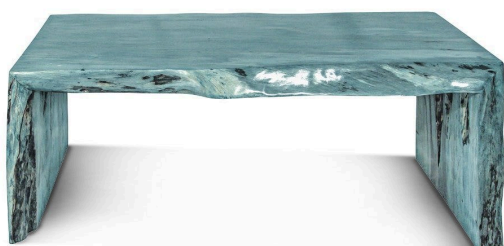

Miami Blue Block Coffee Table, Rect

SKU#: B805

Product Images

Short Description

- Made of Tamarind Wood
- Dimensions: 51"L 24"W 18"H
- Wipe with a damp cloth
- Ship Via: Motor Freight
- Imported

Description

A contemporary masterpiece of design and craftsmanship. Crafted from Suar Wood, our block table features a minimalist geometric block shape with clean lines and a smooth stained finished. The natural beauty of the wood's grain and its deep, rich color make it a focal point in modern interiors, combining functionality and artistic appeal seamlessly.