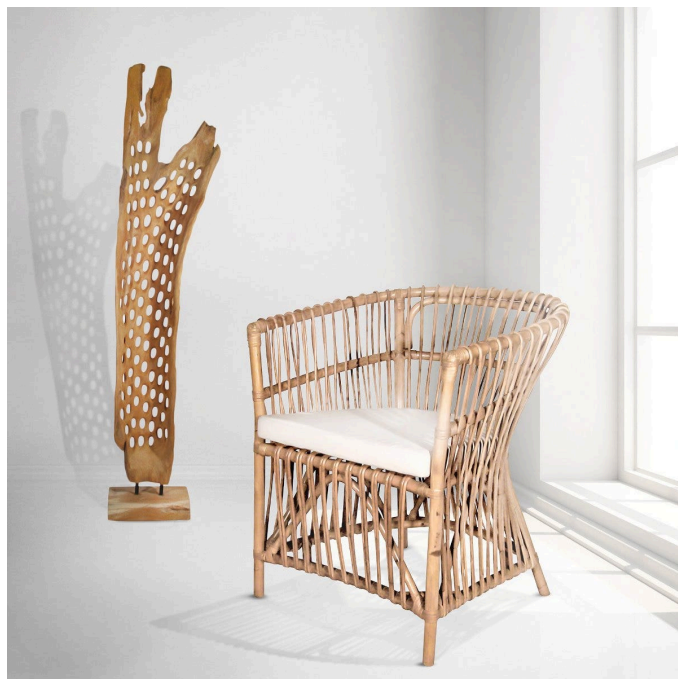

## Elena Arm Chair w / Cushion

SKU#: B820

### Product Images

---

### Short Description

---

- Made of Rattan
- Dimensions: 22"L 19"W 29"H, Seat 18.5"
- Wipe with a damp cloth
- Ship Via: Motor Freight
- Imported

### Description

---

This chair exudes relaxed sophistication. Its frame, crafted from sturdy rattan, showcases a beautifully woven rattan frame, adding a touch of natural texture to any room. With high arms and cozy bottom cushion. It's both comfortable and chic, offering a perfect blend of style and comfort for any interior space.