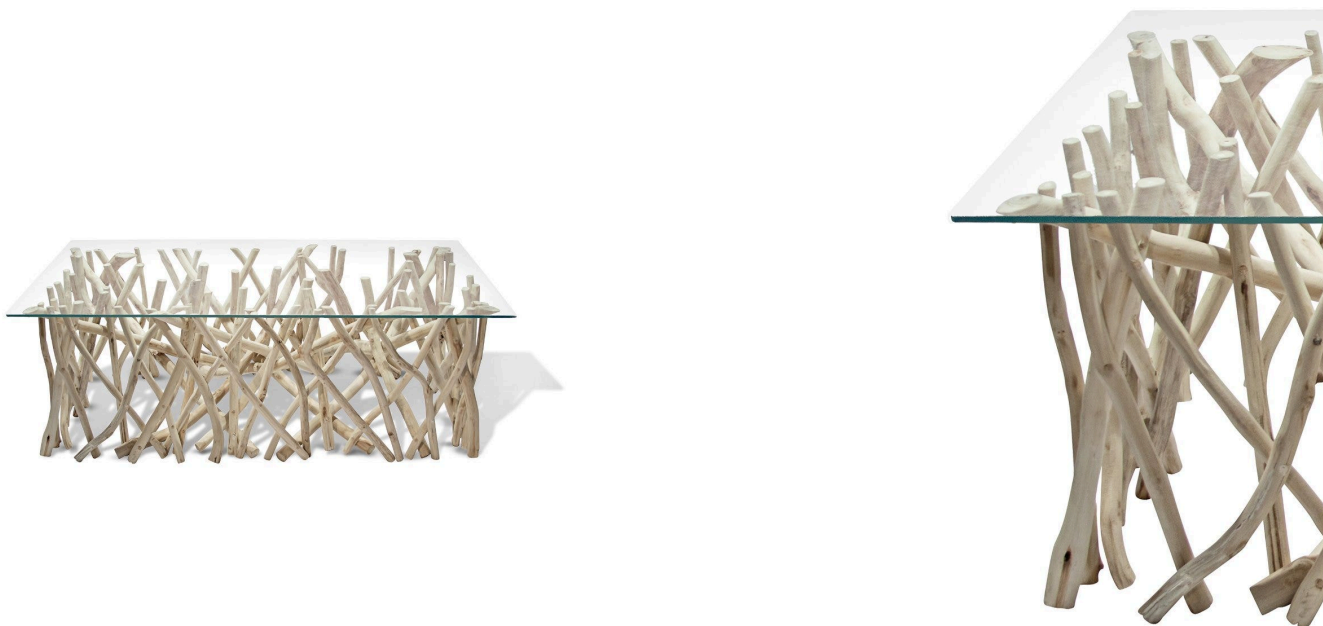

IBOLILI

Natural Branch Wood Coffee Table, Rect

SKU#: B832RC

Product Images

Short Description

- Made of Reclaimed Driftwood
- Dimensions: 47"L 23.5"W 16"H
- Wipe with a damp cloth
- Ship Via: Motor Freight
- Imported

Description

Made of Driftwood pieces, our table is a captivating blend of nature and artistry. It's constructed from weathered and sun-bleached driftwood, which imparts a unique, rustic character. These salvaged wood pieces are artfully arranged to form a table base that will support a glass top. The result in a one-of-a-kind furniture piece that accents coastal charm and environmental consciousness.