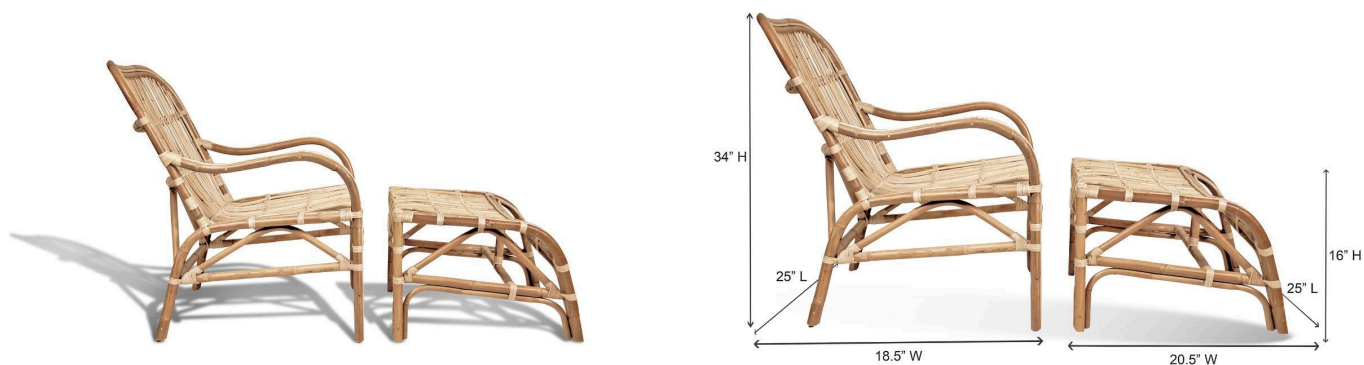

Natural Rattan Riviera Arm Chair And Ottoman

SKU#: B844C

Product Images

Short Description

- Made of Rattan
- Dimensions:
 - Chair 25"L 18.5"W 34"H
 - Ottoman 25"L 20.5"W 16"H
- Wipe with a damp cloth
- Ship Via: Motor Freight
- Imported

Description

Nothing like a lounge chair with a matching ottoman for relaxed sophistication. Crafted from sturdy rattan to add a touch of natural texture to any room. With gently sloping arms and curved back. It's a perfect pair, offering a blend of style and comfort for any interior space.