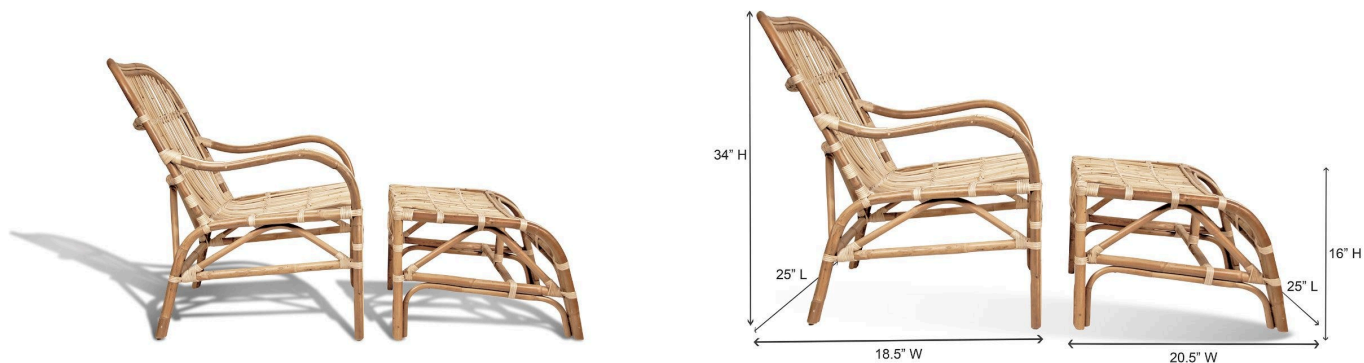

Natural Rattan Riviera Arm Chair And Ottoman

SKU#: B844C

Product Images

Short Description

- Made of Rattan
- Dimensions:
 - Chair 25"L 18.5"W 34"H
 - Ottoman 25"L 20.5"W 16"H
- Wipe with a damp cloth
- Ship Via: Motor Freight
- Imported

Description

Nothing like a lounge chair with a matching ottoman for relaxed sophistication. Crafted from sturdy rattan to add a touch of natural texture to any room. With gently sloping arms and curved back. It's a perfect pair, offering a blend of style and comfort for any interior space.