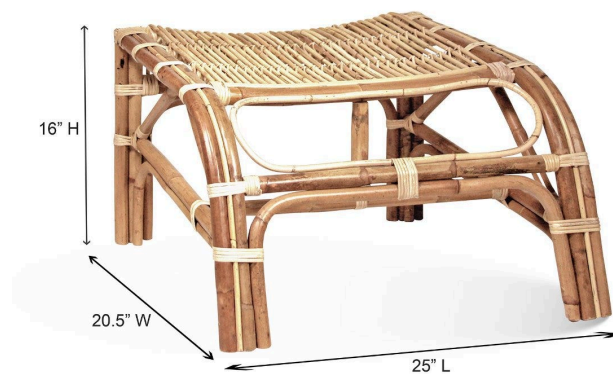

Natural Rattan Riviera Ottoman

SKU#: B845

Product Images

Short Description

- Made of Rattan
- Dimensions: 25"L 20.5"W 16"H
- Wipe with a damp cloth
- Ship Via: Motor Freight
- Imported

Description

Nothing like an ottoman to match a lounge chair. Crafted from sturdy rattan to add a comfort when relaxing. Make it a perfect pair to style to your interior space.