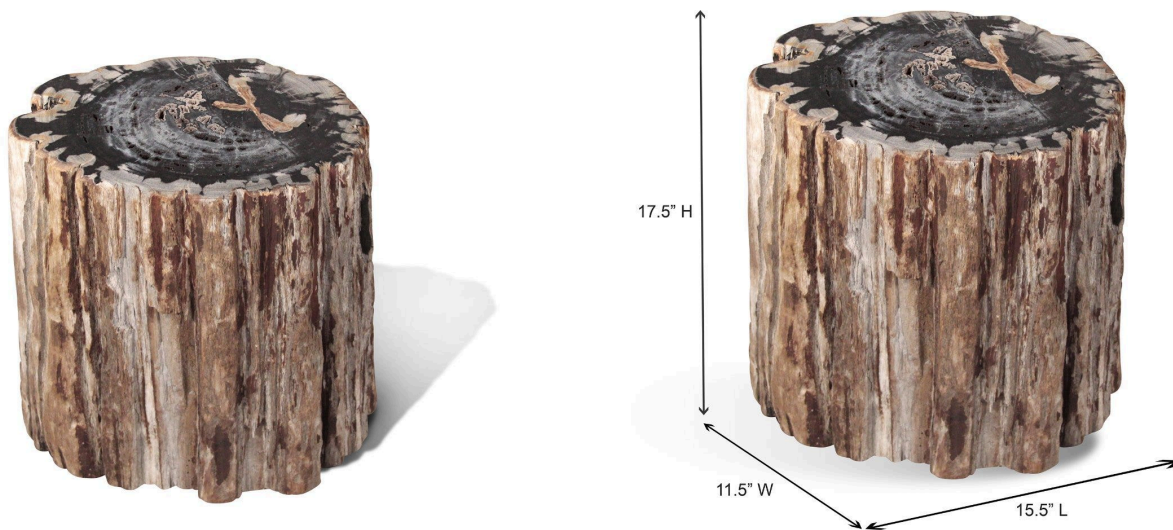

## Petrified Wood Stool, Live Edge

SKU#: B870

### Product Images

---

### Short Description

---

- Made of Fossil Stone
- Dimensions: 15.5"L 11.5"W 17.5"H
- Wipe with a damp cloth
- Ship Via: Motor Freight
- Imported

### Description

---

With its live edges, this piece is a mesmerizing combination of ancient history and natural beauty. It's crafted from a solid piece of petrified wood, which was once a living tree millions of years ago. The stool retains the original live edges of the tree, showcasing the intricate contours of the bark and inner rings. Petrified wood is fossilized and has transformed into stone over millennia, resulting in a remarkable piece that's both functional and a testament to the earth's geological wonders. This unique stool adds a touch of rustic elegance to any space while serving as a conversation starter.