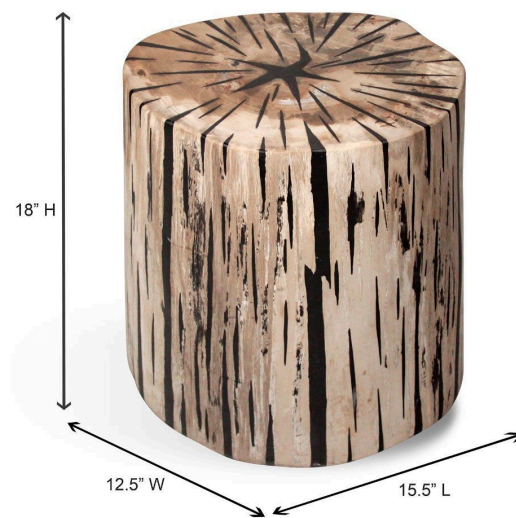

IBOLILI

Petrified Wood Zebra Stool, Polished Edge

SKU#: B872

Product Images

Short Description

- Made of Fossil Stone
- Dimensions: 15.5"L 12.5"W 18"H
- Wipe with a damp cloth
- Ship Via: Motor Freight
- Imported

Description

With its live edges, this piece is a mesmerizing combination of ancient history and natural beauty. It's crafted from a solid piece of petrified wood, which was once a living tree millions of years ago. The stool retains the original beauty even with its polished edges, showcasing the intricate contours of the bark and inner rings. Petrified wood is fossilized and has transformed into stone over millennia, resulting in a remarkable piece that's both functional and a testament to the earth's geological wonders. This unique stool adds a touch of rustic elegance to any space while serving as a conversation starter.