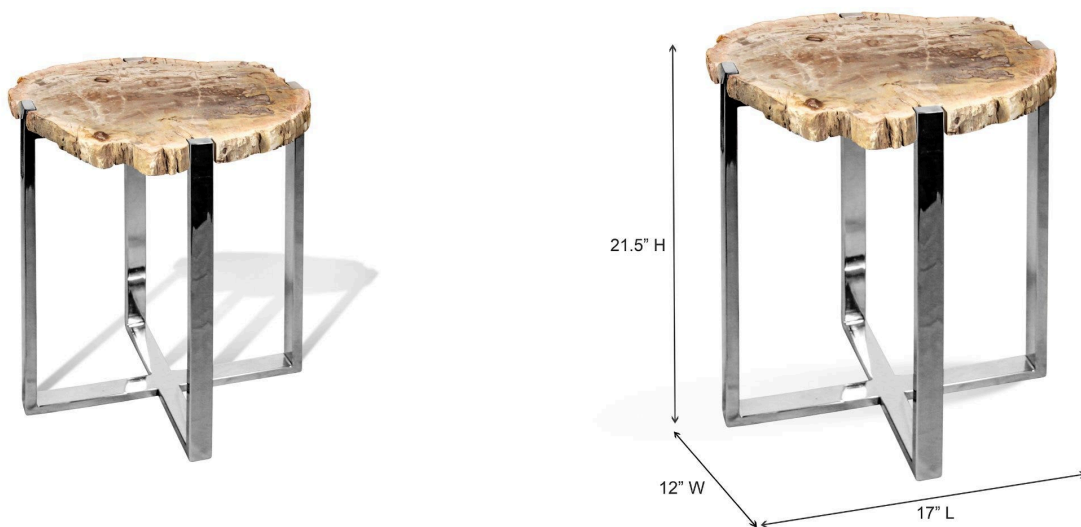

IBOLILI

Petrified Wood Table w/ Stainless Steel, Live Edge - Small

SKU#: B877

Product Images

Short Description

- Made of Fossil Stone, Stainless Steel Frame
- Dimensions: 17"L 12"W 21.5"H
- Wipe with a damp cloth
- Ship Via: Motor Freight
- Imported

Description

A striking fusion of ancient history and modern design. The tabletop is crafted from a cross-section of petrified wood, showcasing the wood's fossilized rings, patterns, and organic textures. Contrasting this natural beauty, the sleek stainless steel legs provide stability and a contemporary edge. This piece of furniture serves as a functional work of art, adding a touch of elegance and industrial sophistication to any space.