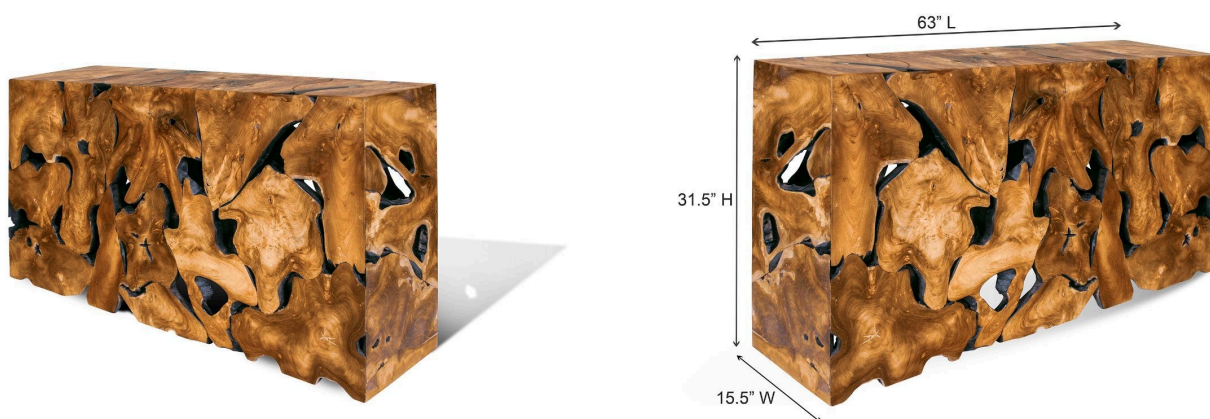

Teak Slice Console Table

SKU#: B880

Product Images

Short Description

- Made of Teak Wood
- Dimensions: 63"L 15.5"W 31.5"H
- Wipe with a damp cloth
- Ship Via: Motor Freight
- Imported

Description

A remarkable blend of natural beauty and modern design. Crafted from solid teak wood blocks, it boasts a minimalist and sturdy construction. The raw, organic edges of each slice, enhances the rich, golden-brown hue of teak and creates a unique and eye-catching masterpiece. This console table is both functional and a statement piece, seamlessly combining organic charm with contemporary elegance in your living space.