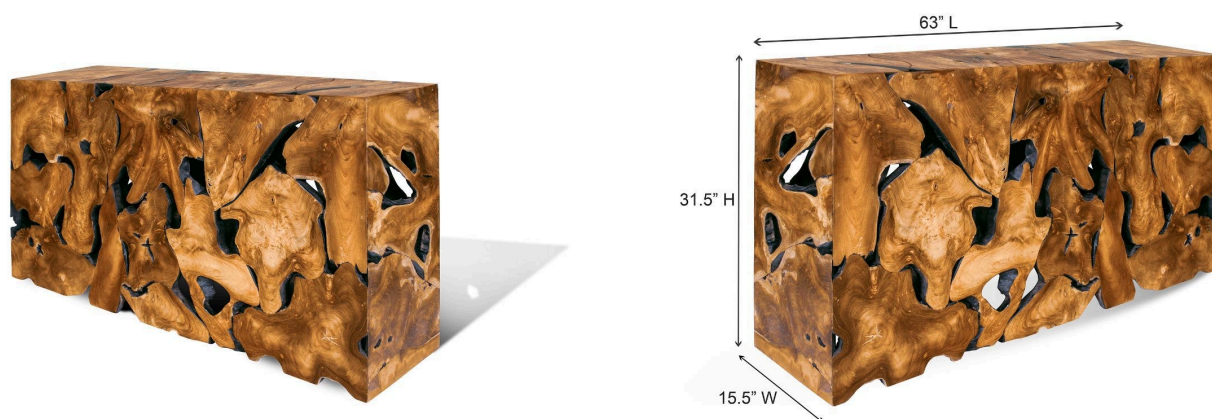

Teak Slice Console Table

SKU#: B880

Product Images

Short Description

- Made of Teak Wood
- Dimensions: 63"L 15.5"W 31.5"H
- Wipe with a damp cloth
- Ship Via: Motor Freight
- Imported

Description

A remarkable blend of natural beauty and modern design. Crafted from solid teak wood blocks, it boasts a minimalist and sturdy construction. The raw, organic edges of each slice, enhances the rich, golden-brown hue of teak and creates a unique and eye-catching masterpiece. This console table is both functional and a statement piece, seamlessly combining organic charm with contemporary elegance in your living space.