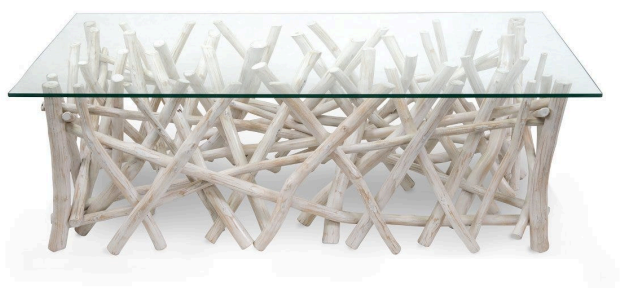

IBOLILI

Whitewash Branch Coffee Table, Rect

SKU#: B892

Product Images

Short Description

- Made of Teak Wood
- Dimensions: 51"L 23"W 18"H
- Wipe with a damp cloth
- Ship Via: Motor Freight
- Imported

Description

A hand crafted table to captivate and blend of nature and artistry. It's constructed from weathered and sun-bleached driftwood, which imparts a unique, rustic character. These salvaged wood pieces are artfully arranged to form a table base that will support a glass top. The result in a one-of-a-kind furniture piece that claims coastal charm and environmental consciousness.