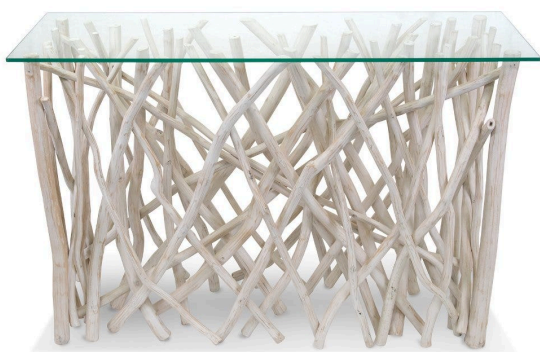

Whitewash Branch Console Table, Rect

SKU#: B893

Product Images

Short Description

- Made of Teak Wood
- Dimensions: 45"L 15"W 31.5"H
- Wipe with a damp cloth
- Ship Via: Motor Freight
- Imported

Description

A hand crafted table to captivate and blend of nature and artistry. It's constructed from weathered and sun-bleached driftwood, which imparts a unique, rustic character. These salvaged wood pieces are artfully arranged to form a table base that will support a glass top. The result in a one-of-a-kind furniture piece that claims coastal charm and environmental consciousness.