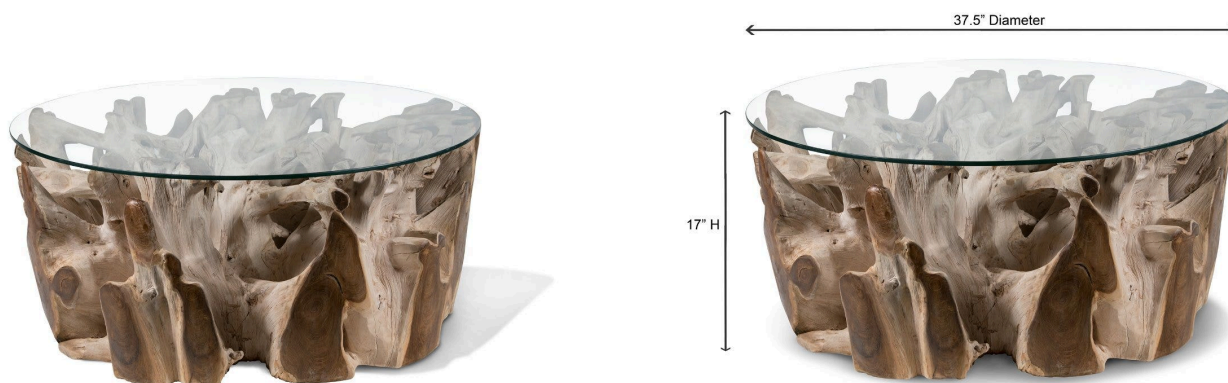

## Bleach Teak Coffee Table, Round

SKU#: B904R

### Product Images

---

### Short Description

---

- Made of Teak Wood
- Dimensions: 37.5 D 17"H
- Wipe with a damp cloth
- Ship Via: Motor Freight
- Imported

### Description

---

A remarkable blend of natural beauty and modern design. Crafted from solid teak wood, it boasts a minimalist and sturdy construction. The raw, organic edges of the blocks and the rich, golden-brown hue of teak create a unique and eye-catching tabletop. This console table is both functional and a statement piece, seamlessly combining rustic charm with contemporary elegance in your living space.