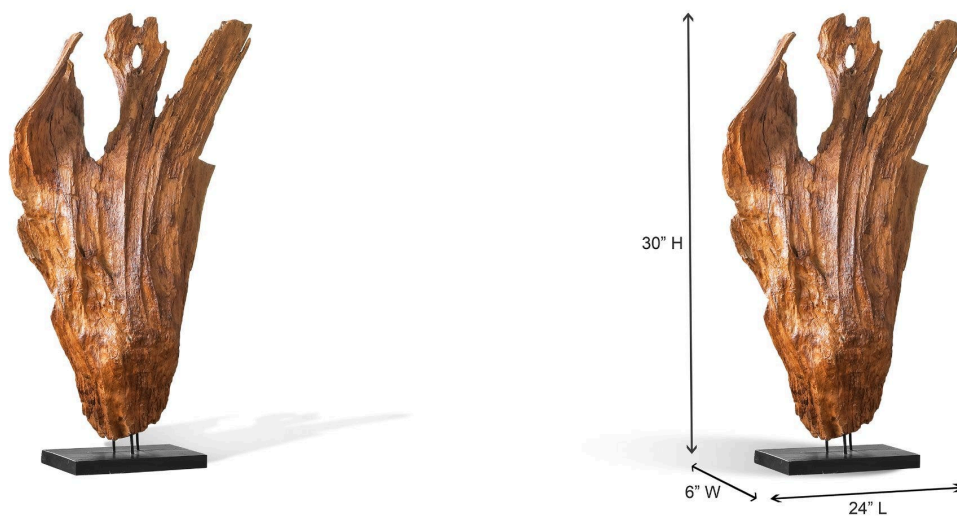

Teak Rangka Sculpture on Stand

SKU#: D153

Product Images

Short Description

- Made of Teak Wood
- Dimensions: 24"L 6"W 30"H
- Wipe with a damp cloth
- Ship Via: UPS / Fed Ex
- Imported

Description

Crafted from solid teak wood, this sculpture art stand exhibits the wood's natural beauty, featuring warm golden-brown tones and fine grain patterns. Its natural yet sophisticated design allows it to complement various decor styles while providing a stylish and functional display. All stands are made with reclaimed pieces of teak wood, making the unique and one of a kind.