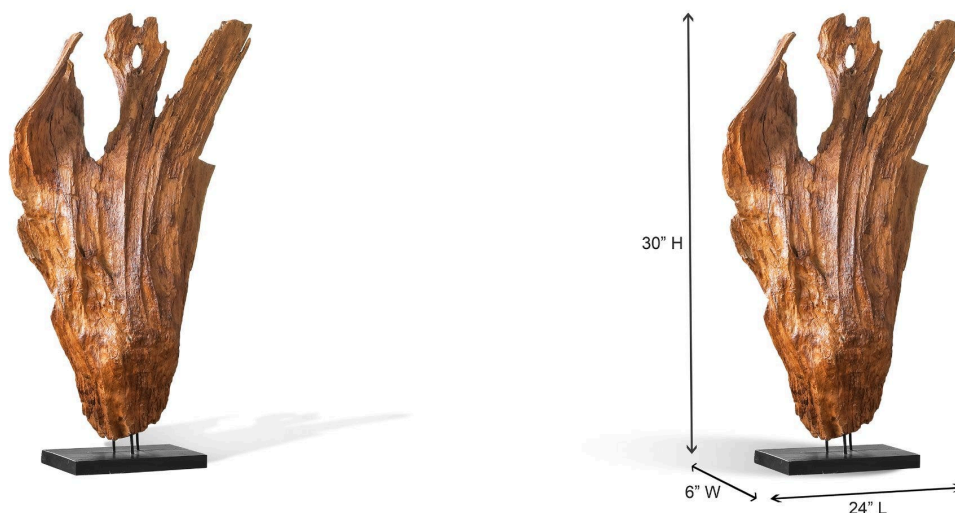

## Teak Rangga Sculpture on Stand

SKU#: D153

### Product Images

---

### Short Description

---

- Made of Teak Wood
- Dimensions: 24"L 6"W 30"H
- Wipe with a damp cloth
- Ship Via: UPS / Fed Ex
- Imported

### Description

---

Crafted from solid teak wood, this sculpture art stand exhibits the wood's natural beauty, featuring warm golden-brown tones and fine grain patterns. Its natural yet sophisticated design allows it to complement various decor styles while providing a stylish and functional display. All stands are made with reclaimed pieces of teak wood, making the unique and one of a kind.