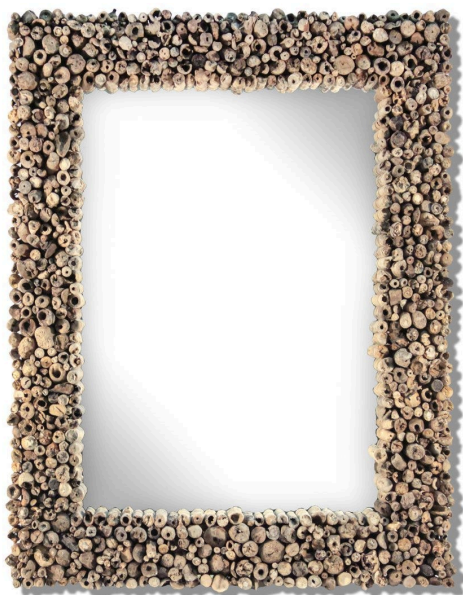

Driftwood Wall Mirror, Rect

SKU#: D240

Product Images

Short Description

- Made of Driftwood
- Dimensions: 31"H 27"W
- Wipe with a damp cloth
- Ship Via: UPS / Fed Ex
- Imported

Description

Our simple driftwood framed mirror combines natural coastal elegance with a touch of bohemian flair. The mirror's frame is made by meticulously nailed found pieces of driftwood, creating a harmonious blend of organic texture and flexibility. It brings warmth and style to any space, making a captivating addition to both modern and coastal décor.