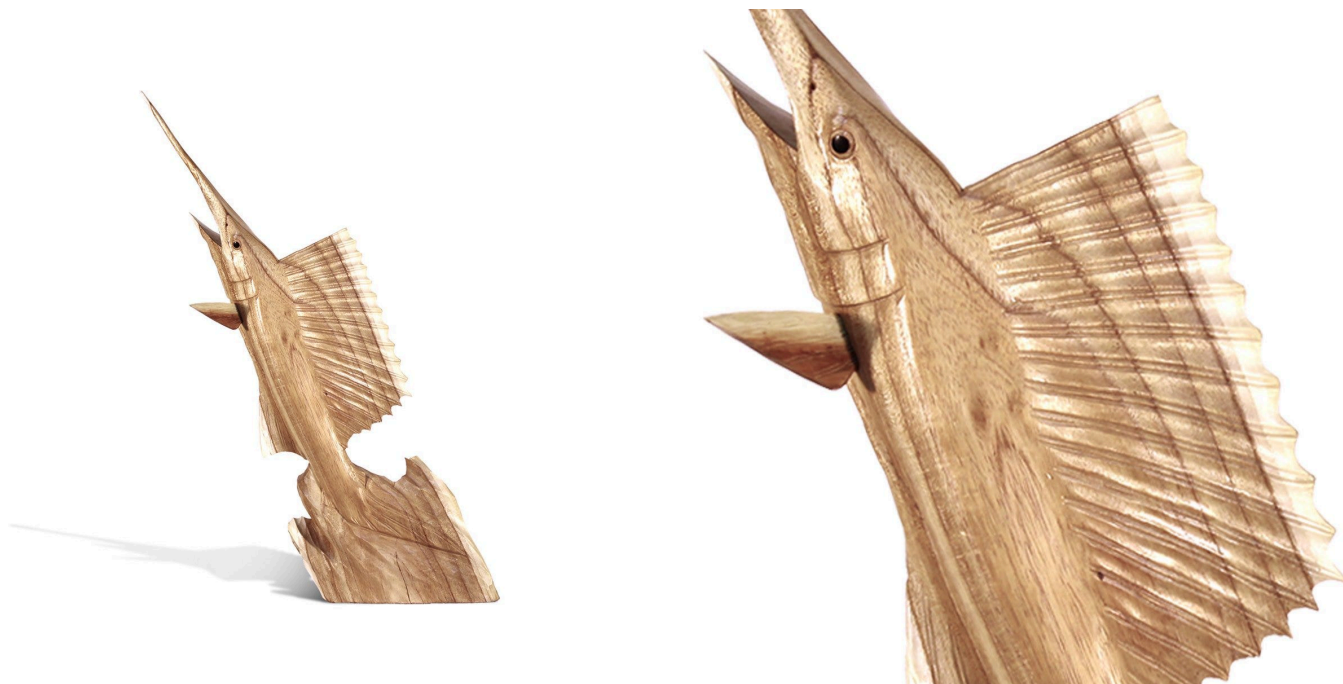

# IBOLILI

## Handcarved Marlin - Jempinis Wood

SKU#: D347

### Short Description

---

- Made of Jempinis Wood
- Dimensions: 14"L 7"W 24"H
- Wipe with a damp cloth
- Ship Via: UPS / Fed Ex
- Imported

### Description

---

A striking hand carved marlin, crafted with precision, showcases the Jempinis wood's light color and natural grain. Displaying a fusion of nature and the artisans ability to create each piece, it is eye catching and one of a kind piece as each one is made to fit withing one single piece of wood. The stand is a found piece of wood and also unique. Each, a conversation starter and a piece of art that is unique in any space it occupies.