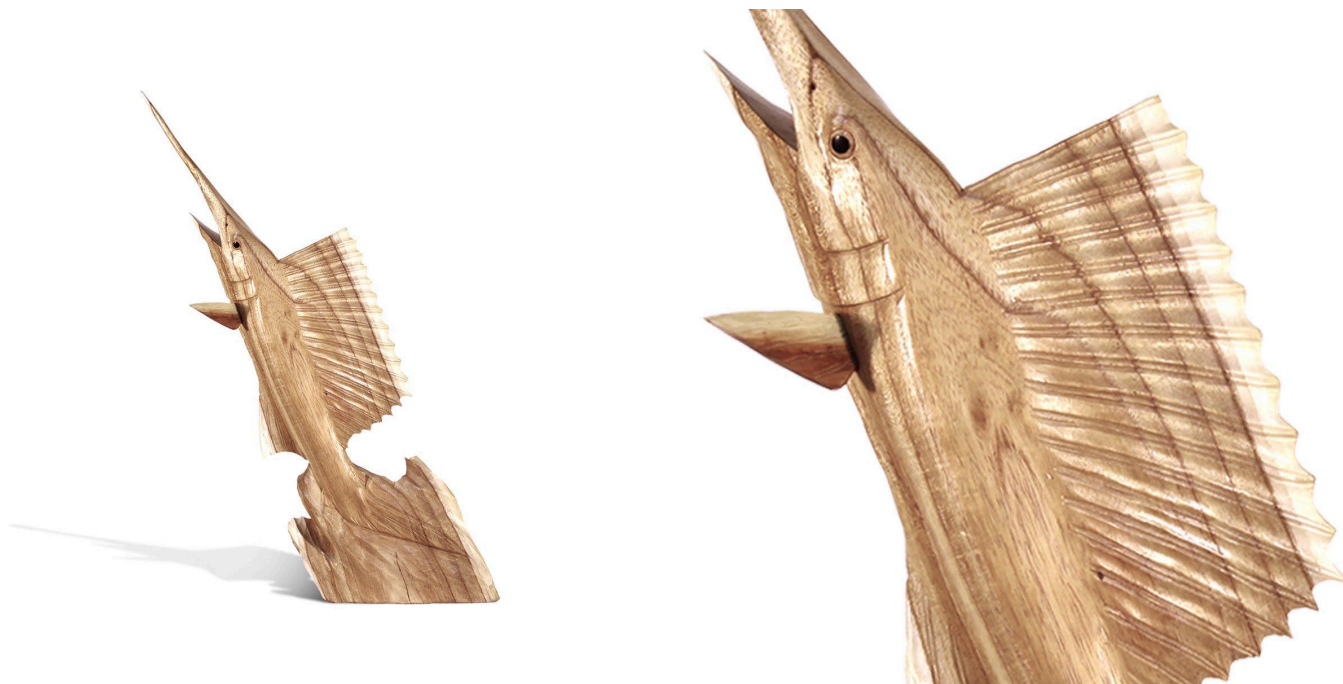

IBOLILI

Handcarved Marlin - Jempinis Wood

SKU#: D347

Product Images

Short Description

- Made of Jempinis Wood
- Dimensions: 14"L 7"W 24"H
- Wipe with a damp cloth
- Ship Via: UPS / Fed Ex
- Imported

Description

A striking hand carved marlin, crafted with precision, showcases the Jempinis wood's light color and natural grain. Displaying a fusion of nature and the artisans ability to create each piece, it is eye catching and one of a kind piece as each one is made to fit withing one single piece of wood. The stand is a found piece of wood and also unique. Each, a conversation starter and a piece of art that is unique in any space it occupies.