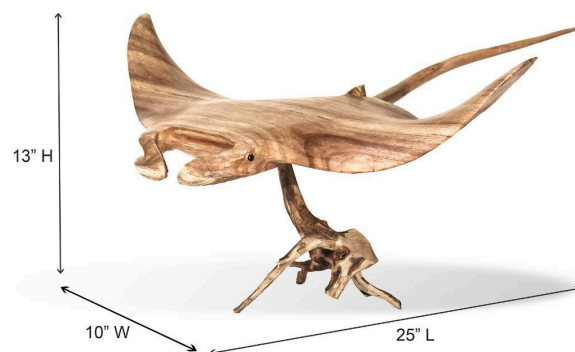

Handcarved Manta Ray - Jempinis Wood

SKU#: D609

Product Images

Short Description

- Made of Jempinis Wood
- Dimensions: 25"L 10"W 13"H
- Wipe with a damp cloth
- Ship Via: UPS / Fed Ex
- Imported

Description

A striking hand carved manta ray, crafted with precision, showcases the Jempinis wood's light color and natural grain. Displaying a fusion of nature and the artisans ability to create each piece, it is eye catching and one of a kind piece as each one is made to fit withing one single piece of wood. Each, a conversation starter and a piece of art that is unique in any space it occupies.