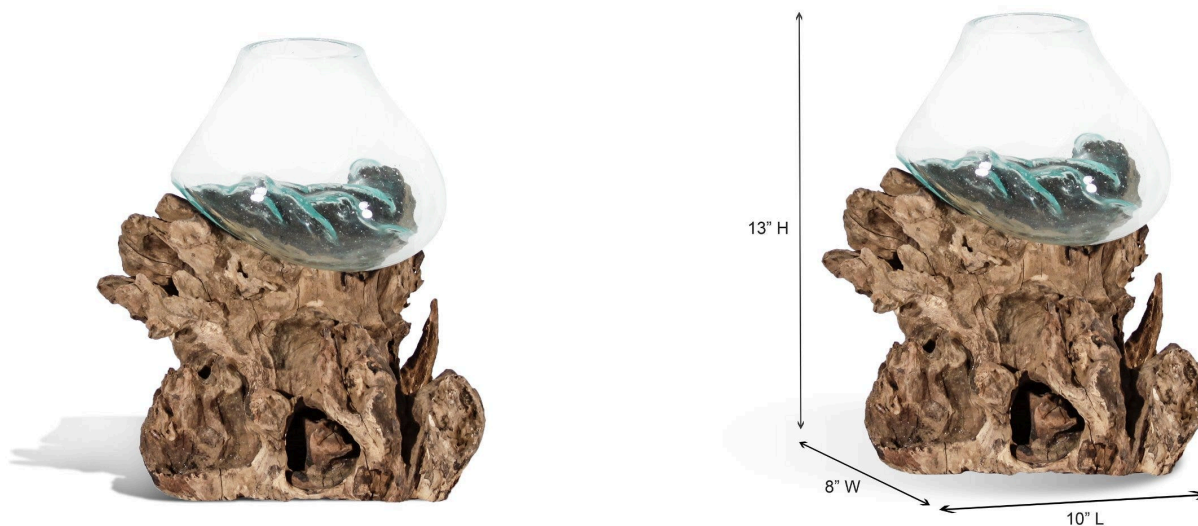

IBOLILI

Mouthblown Glass Bowl on Drift Wood - Medium

SKU#: D665M

Product Images

Short Description

- Made of Driftwood
- Dimensions: 10"L 8"W 13"H
- Wipe with damp cloth
- Ship Via: UPS / Fed Ex
- Imported

Description

Handcrafted in Bali, artisan glassblowers allow the molten glass vessel to sink into the corners and ridges of rustic driftwood assuming the natural shape of the root base. Creating a true one of a kind organic sculpture with earthly intrigue, this unique piece of art can be used as a terrarium, a bowl for treasures, a vase for cut flowers, a fish bowl or as a standalone tabletop accent. View inspirations of nature from all directions with a different look from every angle promising to be a favorite in your collection of art.

Driftwood is a unique 'found' object gathered from the beaches of South East Asia.

Available in 3 sizes, small, medium and large.