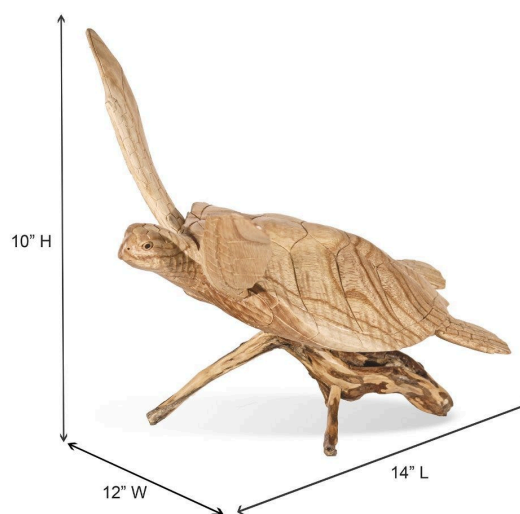

# IBOLILI

## Handcarved Sea Turtle, Small - Jempinis Wood

SKU#: D672

### Short Description

---

- Made of Jempinis Wood
- Dimensions: 14"L 12"W 10"H
- Wipe with a damp cloth
- Ship Via: UPS / Fed Ex
- Imported

### Description

---

A striking hand carved manta ray, crafted with precision, showcases the Jempinis wood's light color and natural grain. Displaying a fusion of nature and the artisans ability to create each piece, it is eye catching and one of a kind piece as each one is made to fit withing one single piece of wood. Each, a conversation starter and a piece of art that is unique in any space it occupies.