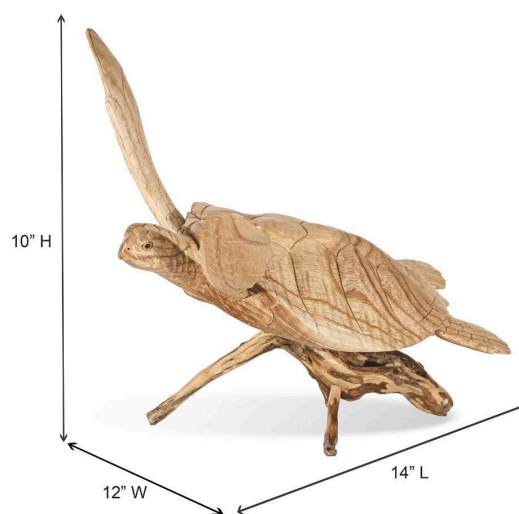

IBOLILI

Handcarved Sea Turtle, Small - Jempinis Wood

SKU#: D672

Product Images

Short Description

- Made of Jempinis Wood
- Dimensions: 14"L 12"W 10"H
- Wipe with a damp cloth
- Ship Via: UPS / Fed Ex
- Imported

Description

A striking hand carved manta ray, crafted with precision, showcases the Jempinis wood's light color and natural grain. Displaying a fusion of nature and the artisans ability to create each piece, it is eye catching and one of a kind piece as each one is made to fit withing one single piece of wood. Each, a conversation starter and a piece of art that is unique in any space it occupies.