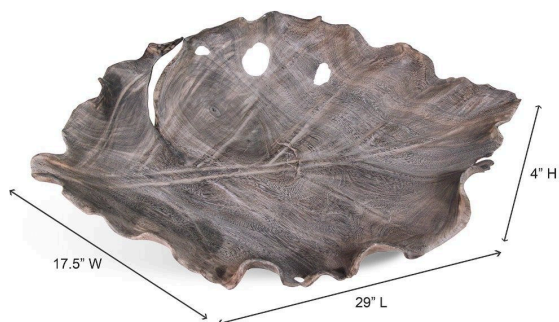

French Gray Handcarved Leaf Bowl

SKU#: D755

Product Images

Short Description

- Made of Suar Wood
- Dimensions: 29"L 17.5"W 4"H
- Wipe with a damp cloth
- Ship Via: UPS / Fed Ex
- Imported

Description

Made with SUAR WOOD, a hardwood with a straight grain and variations in color. Natural variations in wood make each piece unique. SUAR is a fast-growing tree and easily replaced in its native forest.