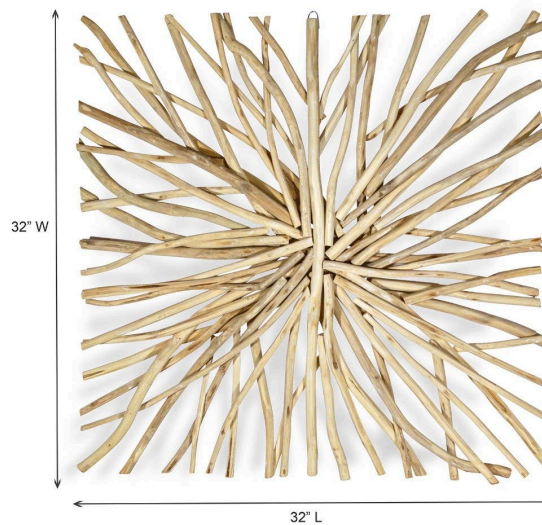

IBOLILI

Natural Branch Wall Art, Square

SKU#: D775S

Product Images

Short Description

- Made of Reclaimed Wood
- Dimensions: 32"L 32"W
- Wipe with damp cloth
- Ship Via: UPS / Fed Ex
- Imported

Description

Wall art piece, a unique and artistic display crafted from weathered driftwood, often found washed ashore. Each art piece is a one-of-a-kind creation, showcasing the natural beauty of sun-bleached, smoothed wood. It offers a modern and coastal charm, perfect for any wall, adding a touch of beach-inspired creativity to any setting.