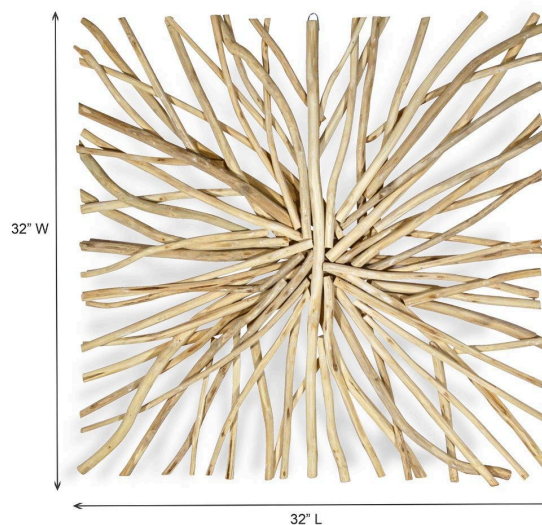

## Natural Branch Wall Art, Square

SKU#: D775S

### Short Description

---

- Made of Reclaimed Wood
- Dimensions: 32\"L 32\"W
- Wipe with damp cloth
- Ship Via: UPS / Fed Ex
- Imported

### Description

---

Wall art piece, a unique and artistic display crafted from weathered driftwood, often found washed ashore. Each art piece is a one-of-a-kind creation, showcasing the natural beauty of sun-bleached, smoothed wood. It offers a modern and coastal charm, perfect for any wall, adding a touch of beach-inspired creativity to any setting.