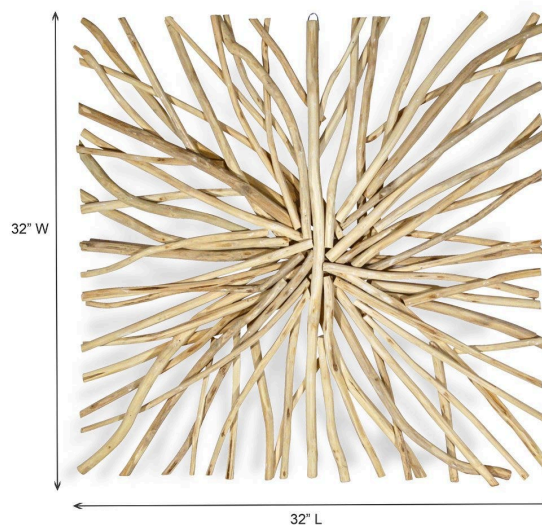

IBOLILI

Natural Branch Wall Art, Square

SKU#: D775S

Product Images

Details

- Dimensions: 32" L 32" W
- Ship Via: UPS / Fed Ex

Information

- Made of Reclaimed Wood
- Wipe with a damp cloth
- Imported