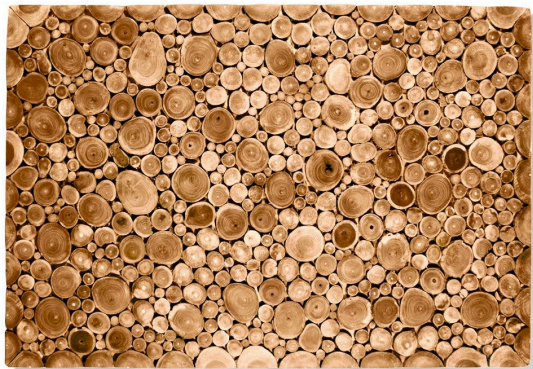

Teak Circular Tile Wall Panel, Rect

SKU#: D779

Product Images

Short Description

- Made of Reclaimed Teak
- Dimensions: 48"L 31.5"W
- Wipe with a damp cloth
- Ship Via: Motor Freight
- Imported

Description

Wall art piece, a unique and artistic display crafted from weathered driftwood, often found washed ashore. Each framed art piece is a one-of-a-kind creation, showcasing the natural beauty of smoothed wood. It offers a modern and rustic charm, perfect for any wall, adding a touch of inspired creativity to any setting.