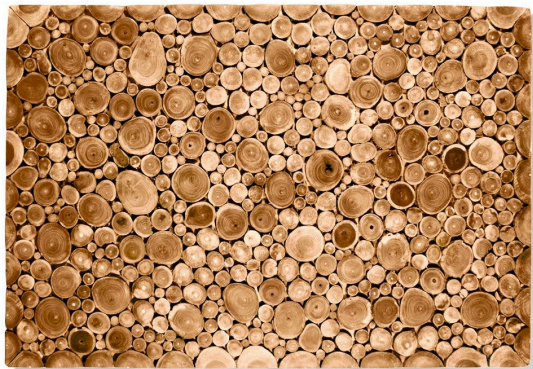

## Teak Circular Tile Wall Panel, Rect

SKU#: D779

### Short Description

---

- Made of Reclaimed Teak
- Dimensions: 48"L 31.5"W
- Wipe with a damp cloth
- Ship Via: Motor Freight
- Imported

### Description

---

Wall art piece, a unique and artistic display crafted from weathered driftwood, often found washed ashore. Each framed art piece is a one-of-a-kind creation, showcasing the natural beauty of smoothed wood. It offers a modern and rustic charm, perfect for any wall, adding a touch of inspired creativity to any setting.