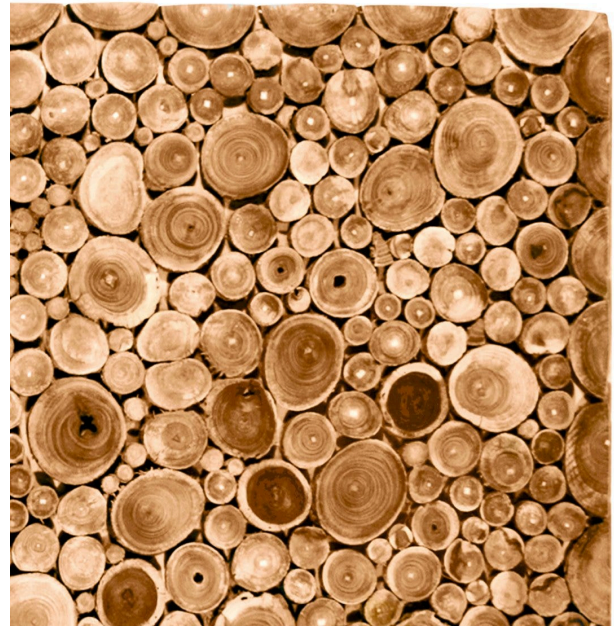

## Teak Circular Tile Wall Panel, Rect

SKU#: D779

### Product Images

---

### Short Description

---

- Made of Reclaimed Teak
- Dimensions: 48"L 31.5"W
- Wipe with a damp cloth
- Ship Via: Motor Freight
- Imported

### Description

---

Wall art piece, a unique and artistic display crafted from weathered driftwood, often found washed ashore. Each framed art piece is a one-of-a-kind creation, showcasing the natural beauty of smoothed wood. It offers a modern and rustic charm, perfect for any wall, adding a touch of inspired creativity to any setting.