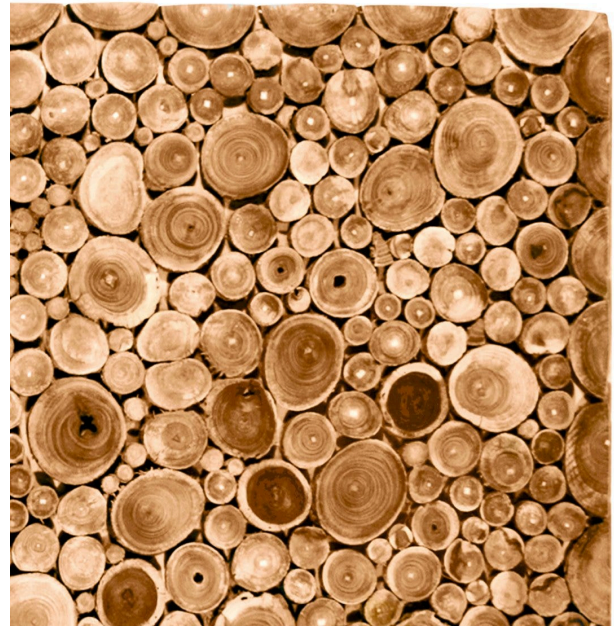

Teak Circular Tile Wall Panel, Rect

SKU#: D779

Product Images

Short Description

- Made of Reclaimed Teak
- Dimensions: 48"L 31.5"W
- Wipe with a damp cloth
- Ship Via: Motor Freight
- Imported

Description

Wall art piece, a unique and artistic display crafted from weathered driftwood, often found washed ashore. Each framed art piece is a one-of-a-kind creation, showcasing the natural beauty of smoothed wood. It offers a modern and rustic charm, perfect for any wall, adding a touch of inspired creativity to any setting.