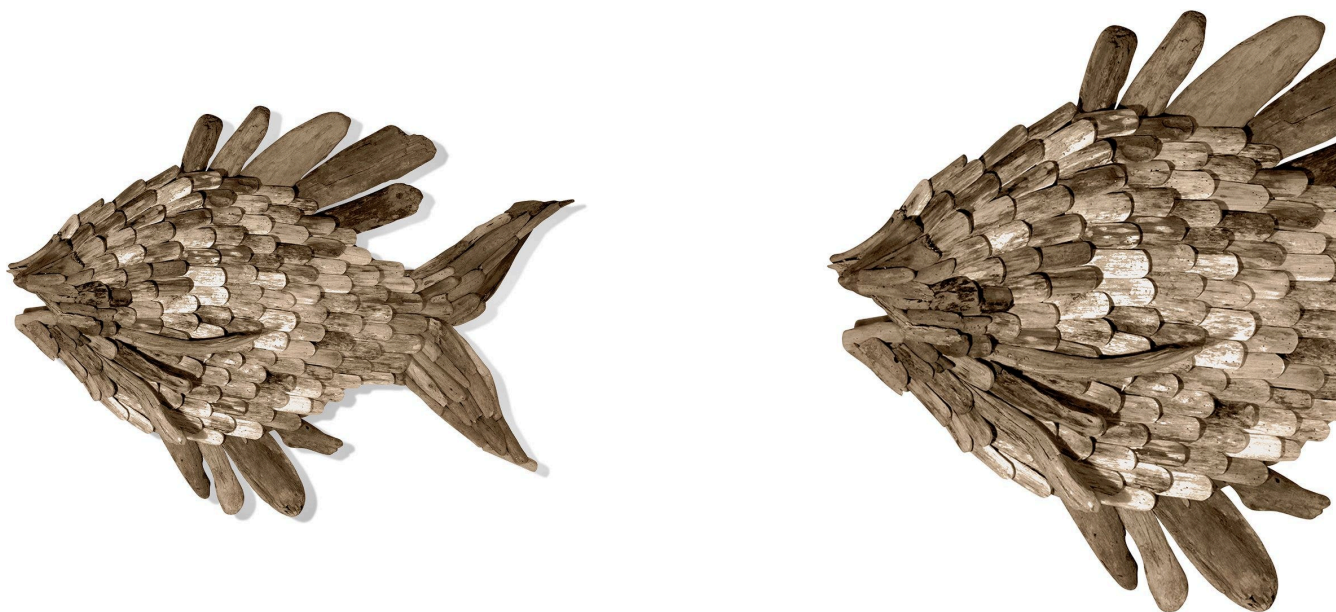

## Driftwood Angel Fish Wall Art, Large

SKU#: D781L

### Short Description

---

- Made of Driftwood
- Dimensions: 48.5"L 35"H
- Wipe with a damp cloth
- Ship Via: Motor Freight
- Imported

### Description

---

Hand gathered driftwood sticks found on the beaches of South East Asia, are used to create this wall sculpture that has a natural look blending well with all types of decor- Contemporary, Traditional, Urban, and more. Pieces are selected individually to create this one of a kind piece of art that is unique in any space it occupies.

Driftwood is wood that has been washed onto a shore or beach of a sea, lake, or river by the action of winds, tides or waves. Our driftwood used is a unique 'found' object gathered from the beaches of Indonesia. Each piece is one of a kind.