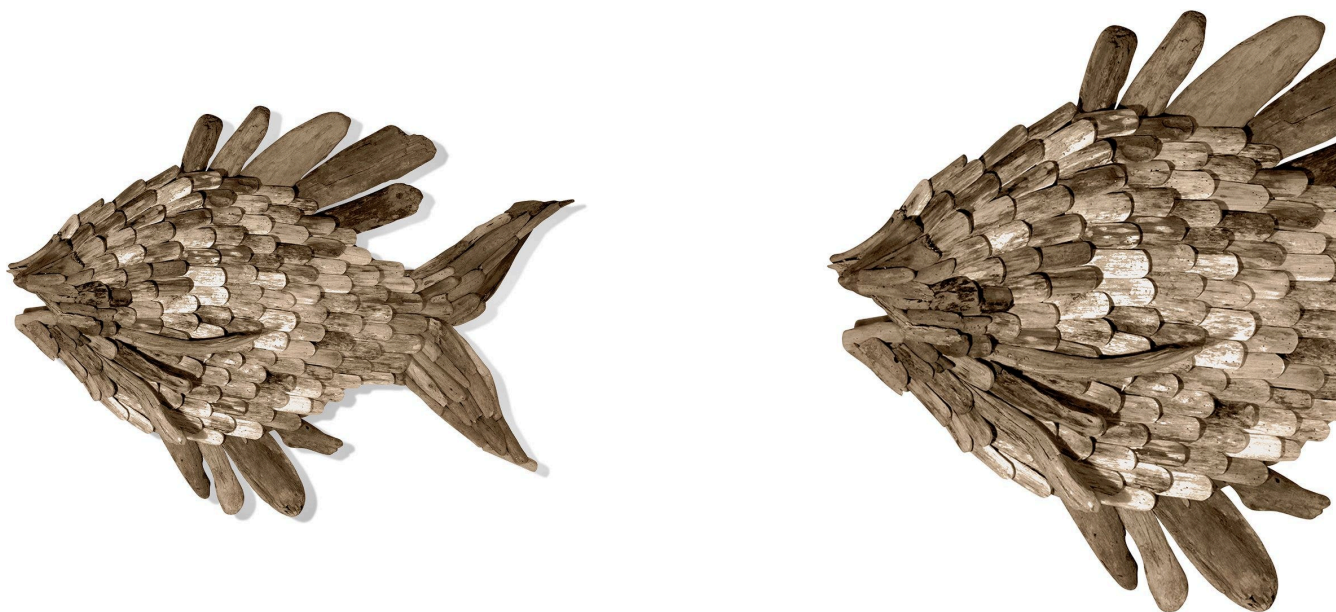

Driftwood Angel Fish Wall Art, Large

SKU#: D781L

Product Images

Short Description

- Made of Driftwood
- Dimensions: 48.5"L 35"H
- Wipe with a damp cloth
- Ship Via: Motor Freight
- Imported

Description

Hand gathered driftwood sticks found on the beaches of South East Asia, are used to create this wall sculpture that has a natural look blending well with all types of decor- Contemporary, Traditional, Urban, and more. Pieces are selected individually to create this one of a kind piece of art that is unique in any space it occupies.

Driftwood is wood that has been washed onto a shore or beach of a sea, lake, or river by the action of winds, tides or waves. Our driftwood used is a unique 'found' object gathered from the beaches of Indonesia. Each piece is one of a kind.

Also available as mermaid, seahorse and fish.