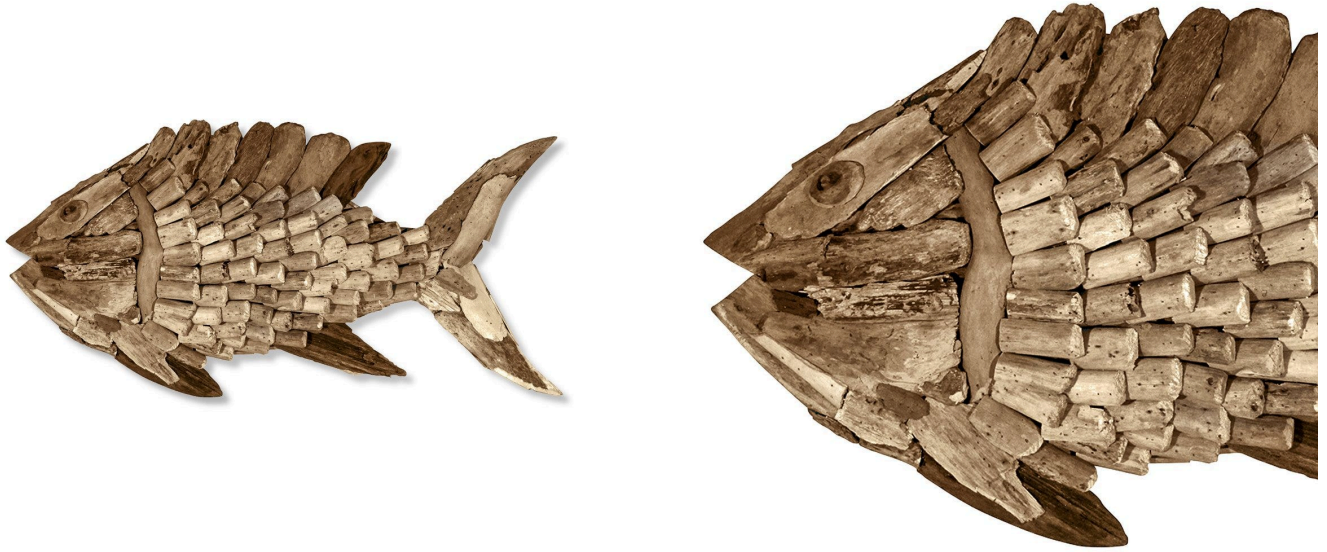

## Driftwood Angel Fish Wall Art, Medium

SKU#: D781M

### Short Description

---

- Made of Driftwood
- Dimensions: 35"L 16.5"H
- Wipe with a damp cloth
- Ship Via: Motor Freight
- Imported

### Description

---

Hand gathered driftwood sticks found on the beaches of South East Asia, are used to create this wall sculpture that has a natural look blending well with all types of decor- Contemporary, Traditional, Urban, and more. Pieces are selected individually to create this one of a kind piece of art that is unique in any space it occupies.

Driftwood is wood that has been washed onto a shore or beach of a sea, lake, or river by the action of winds, tides or waves. Our driftwood used is a unique 'found' object gathered from the beaches of Indonesia. Each piece is one of a kind.