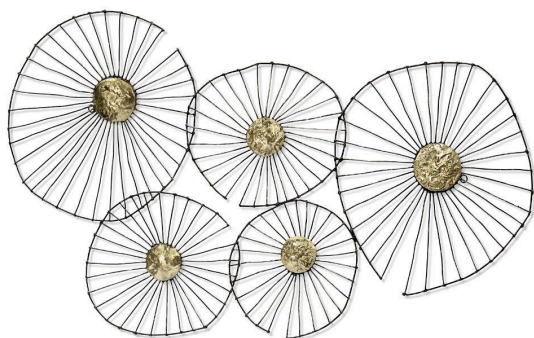

Lotus Leaves Wall Sculpture, Black - Bronze

SKU#: D785

Product Images

Short Description

- Made of Hand Forged Metal
- Dimensions: 41"L 20.5"H
- Wipe with a damp cloth
- Ship Via: UPS / Fed Ex
- Imported

Description

- Made of Hand Forged Metal
- Wipe with a damp cloth
- Imported