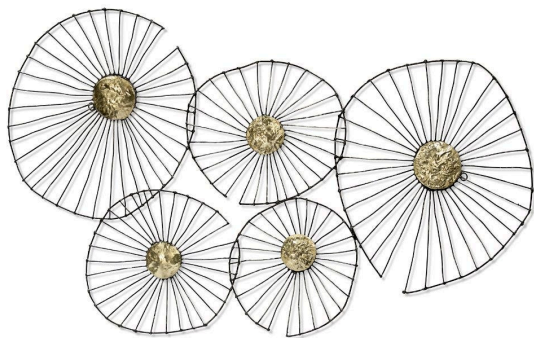

## Lotus Leaves Wall Sculpture, Black - Bronze

SKU#: D785

### Details

---

- Dimensions: 41" L 20.5" H
- Ship Via:Motor Freight