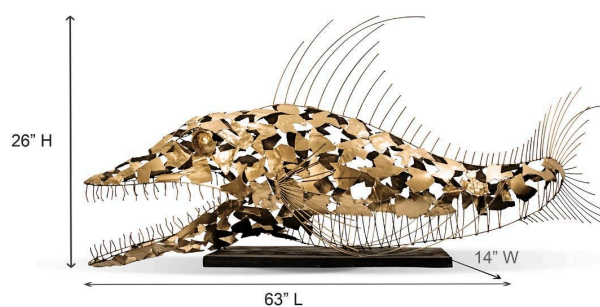

Barracuda Metal Sculpture on Stand

SKU#: D788

Product Images

Short Description

- Made of Hand Forged Metal
- Dimensions: 63"L 14"W 26"H
- Wipe with a damp cloth
- Ship Via: UPS / Fed Ex
- Imported

Description

- Made of Hand Forged Metal
- Wipe with a damp cloth
- Imported