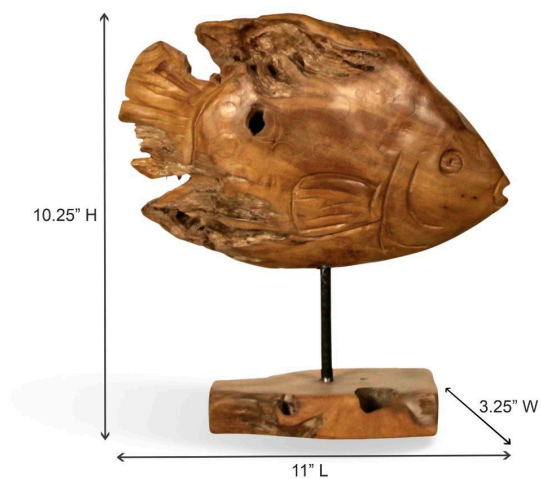

Teak Pomfret Fish on Stand

SKU#: D799

Product Images

Short Description

- Made of Teak Wood
- Dimensions: 10"L 3"W 10.25"H
- Wipe with a damp cloth
- Ship Via: UPS / FedEx
- Imported

Description

- Made of Teak Wood
- Wipe with a damp cloth
- Imported