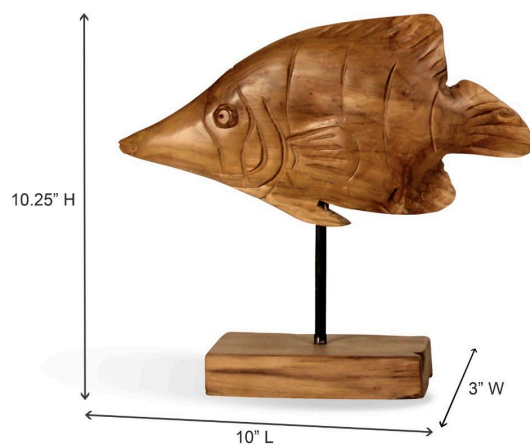

Teak Gourami Fish on Stand

SKU#: D800

Product Images

Short Description

- Made of Teak Wood
- Dimensions: 11"L 3.25"W 10.25"H
- Wipe with a damp cloth
- Ship Via: UPS / FedEx
- Imported

Description

- Made of Teak Wood
- Wipe with a damp cloth
- Imported