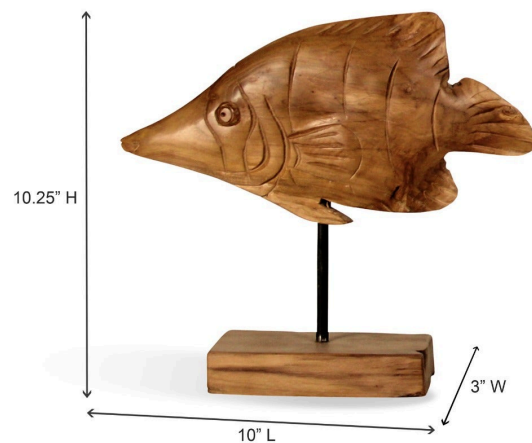

Teak Gourami Fish on Stand

SKU#: D800

Product Images

Short Description

- Made of Teak Wood
- Dimensions: 11"L 3.25"W 10.25"H
- Wipe with a damp cloth
- Ship Via: UPS / FedEx
- Imported

Description

- Made of Teak Wood
- Wipe with a damp cloth
- Imported