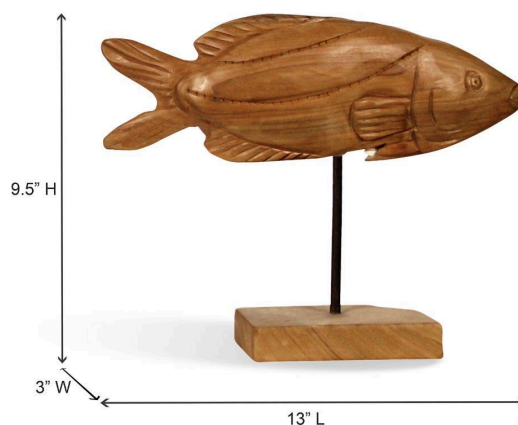

Teak Nila Fish on Stand

SKU#: D801

Product Images

Short Description

- Made of Teak Wood
- Dimensions: 13"L 3"W 9.5"H
- Wipe with a damp cloth
- Ship Via: UPS / FedEx
- Imported

Description

- Made of Teak Wood
- Wipe with a damp cloth
- Imported