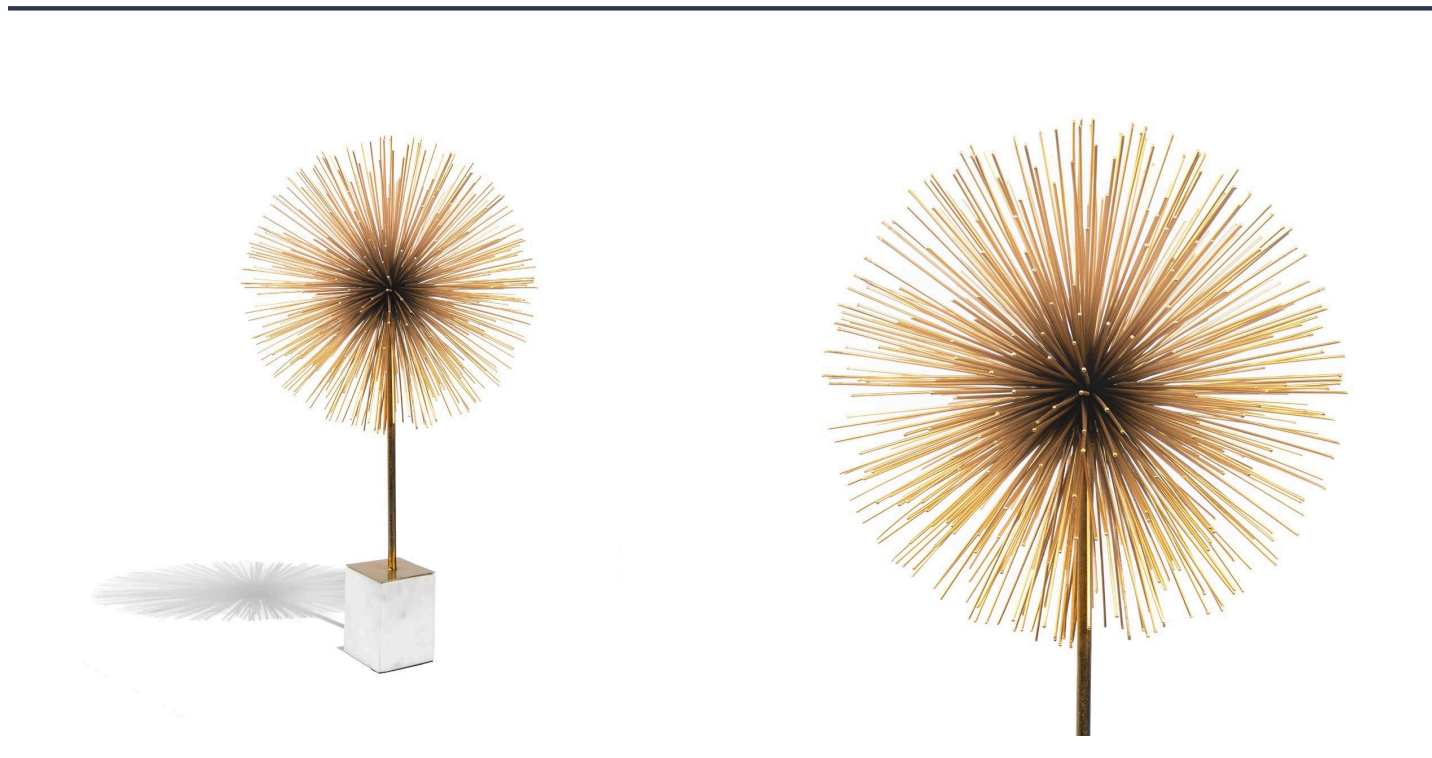

Urchin Sculpture, Small

SKU#: D831S

Product Images

Short Description

- Made of Painted Metal
- Dimensions: 14"L 14"W 8"H
- Wipe with a damp cloth
- Ship Via: UPS / FedEx
- Imported

Description

- Made of Metal Wire
- Wipe with a damp cloth
- Imported