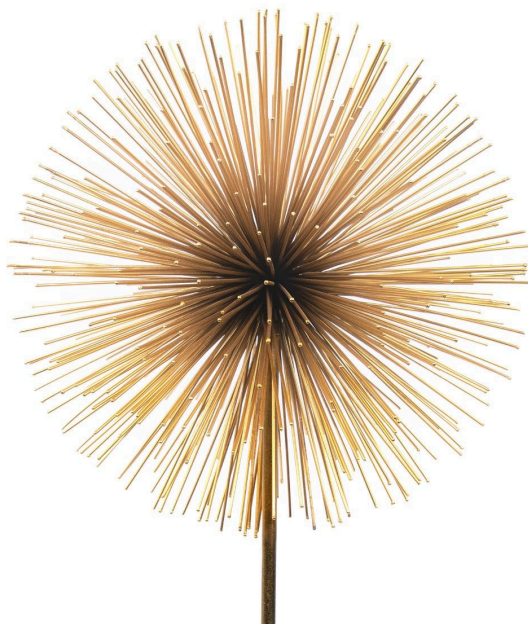

## Urchin Sculpture, Small

SKU#: D831S

### Product Images

---

### Short Description

---

- Made of Painted Metal
- Dimensions: 14"L 14"W 8"H
- Wipe with a damp cloth
- Ship Via: UPS / FedEx
- Imported

### Description

---

- Made of Metal Wire
- Wipe with a damp cloth
- Imported