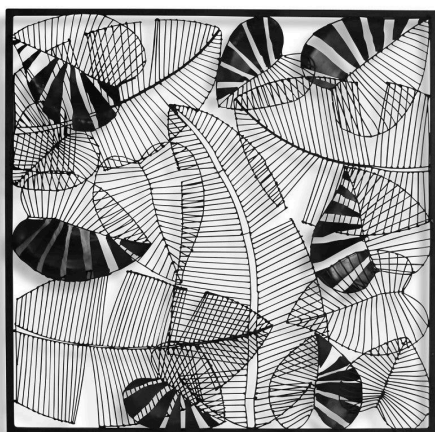

Banana Taro Wall Sculpture

SKU#: D835

Product Images

Short Description

- Made of Metal Wire
- Dimensions: 33.5"L 34"W
- Wipe with a damp cloth
- Ship Via: UPS / FedEx
- Imported

Description

- Made of Metal Wire
- Wipe with a damp cloth
- Imported