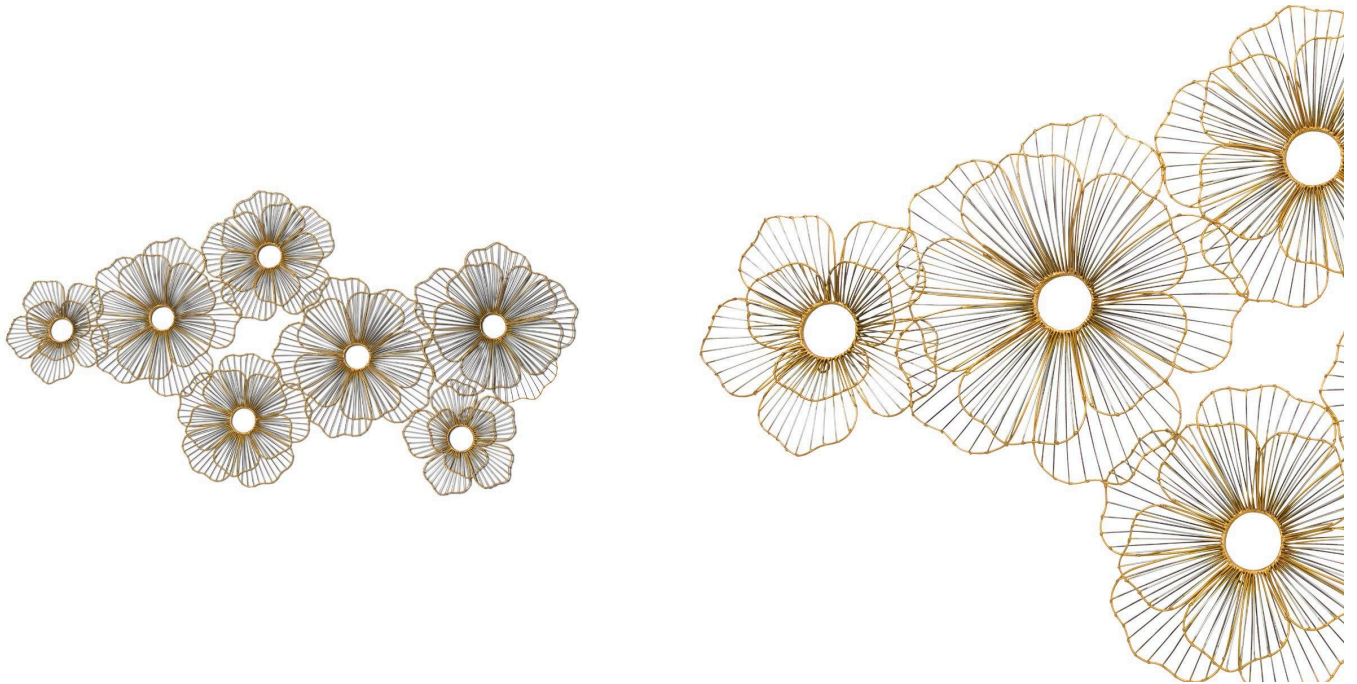

Flora Wall Sculpture

SKU#: D867

Product Images

Short Description

- Made of Recycled Metal and Wire
- Dimensions: 65"L 34"H
- Wipe with a damp cloth
- Ship Via: UPS / Fed Ex
- Imported

Description

- Made of Metal Wire
- Wipe with a damp cloth
- Imported