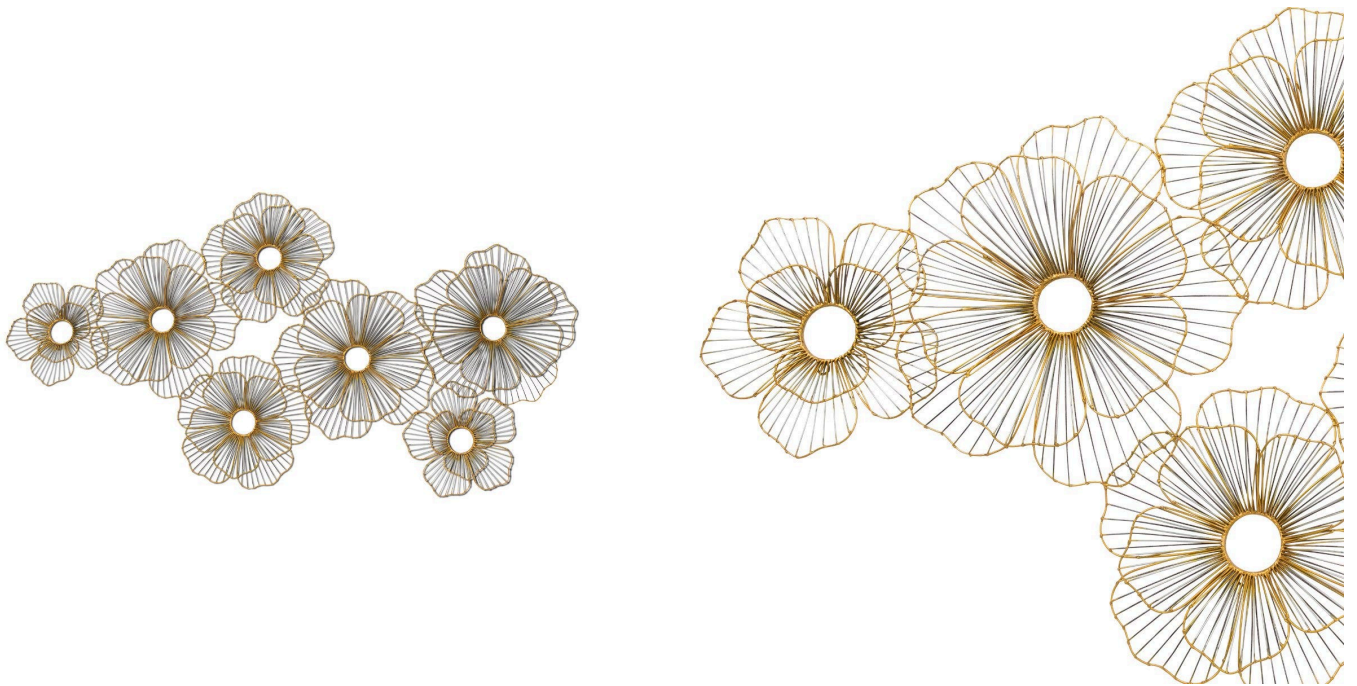

Flora Wall Sculpture

SKU#: D867

Product Images

Short Description

- Made of Recycled Metal and Wire
- Dimensions: 65"L 34"H
- Wipe with a damp cloth
- Ship Via: UPS / Fed Ex
- Imported

Description

- Made of Metal Wire
- Wipe with a damp cloth
- Imported