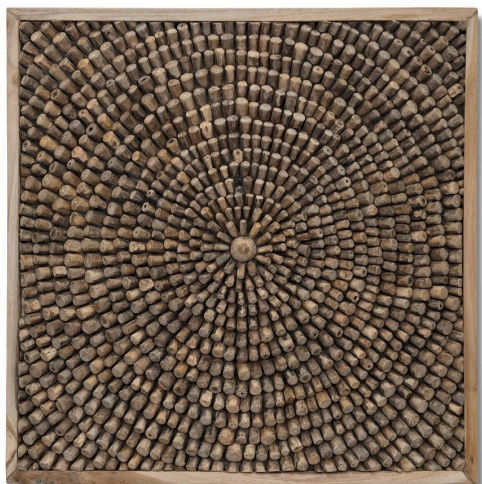

Sunburst Wall Panel

SKU#: D888

Product Images

Short Description

- Made of Teak Wood
- Dimensions: 43"L 2"W 43"H
- Wipe with a damp cloth
- Ship Via: UPS / Fed Ex
- Imported

Description

- Made of Teak Wood
- Wipe with a damp cloth
- Imported