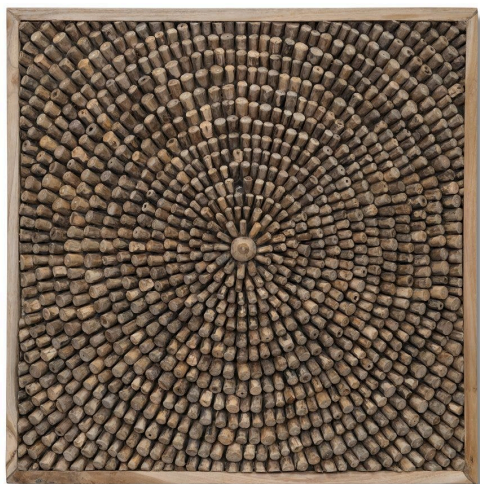

Sunburst Wall Panel

SKU#: D888

Product Images

Short Description

- Made of Teak Wood
- Dimensions: 43"L 2"W 43"H
- Wipe with a damp cloth
- Ship Via: UPS / Fed Ex
- Imported

Description

- Made of Teak Wood
- Wipe with a damp cloth
- Imported