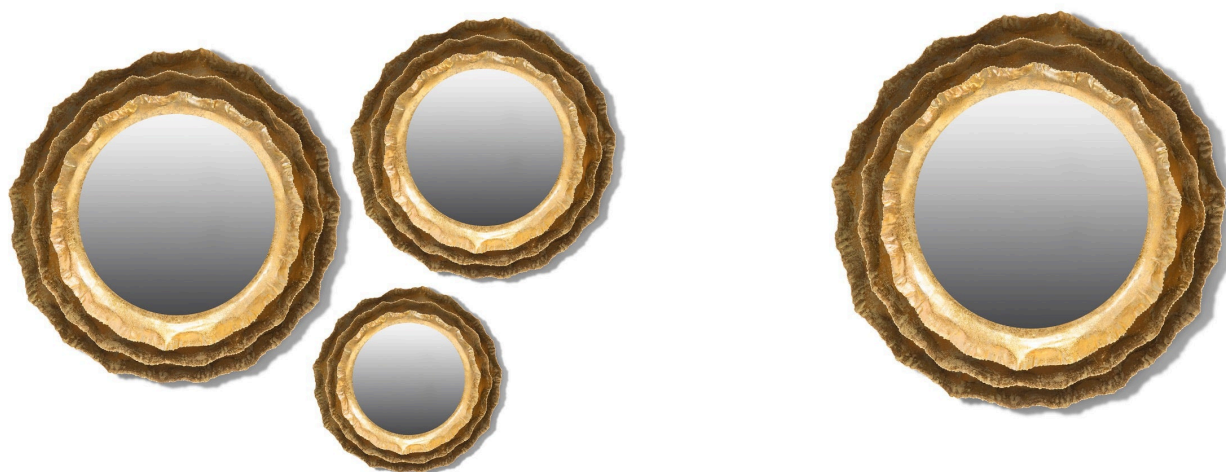

Bulls Eye Wall Mirror, Round - Set of 3

SKU#: D896

Product Images

Short Description

- Made of Metal, Mirror
- Dimensions: 28"D 4"W - 20"D 4"W
- Wipe with a damp cloth
- Ship Via: UPS / Fed Ex
- Imported

Description

- Made of Metal and Mirror
- Wipe with a damp cloth
- Imported