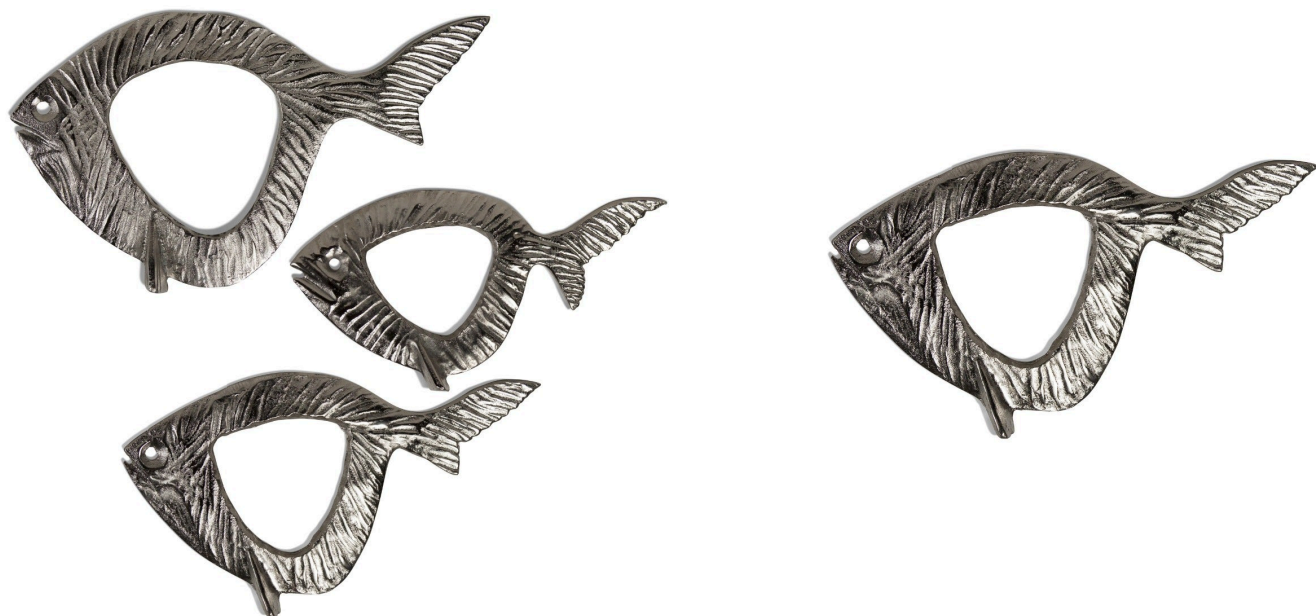

IBOLILI

Wall Open Fish, Medium - Sand Casted Aluminum

SKU#: D925M

Product Images

Short Description

- Made of Sand Casted Aluminum
- Dimensions: 17"L 2"W 10"H
- Wipe with a damp cloth
- Ship Via: UPS / Fed Ex
- Imported

Description

- Made of Sand Casted Aluminum
- Wipe with a damp cloth
- Imported