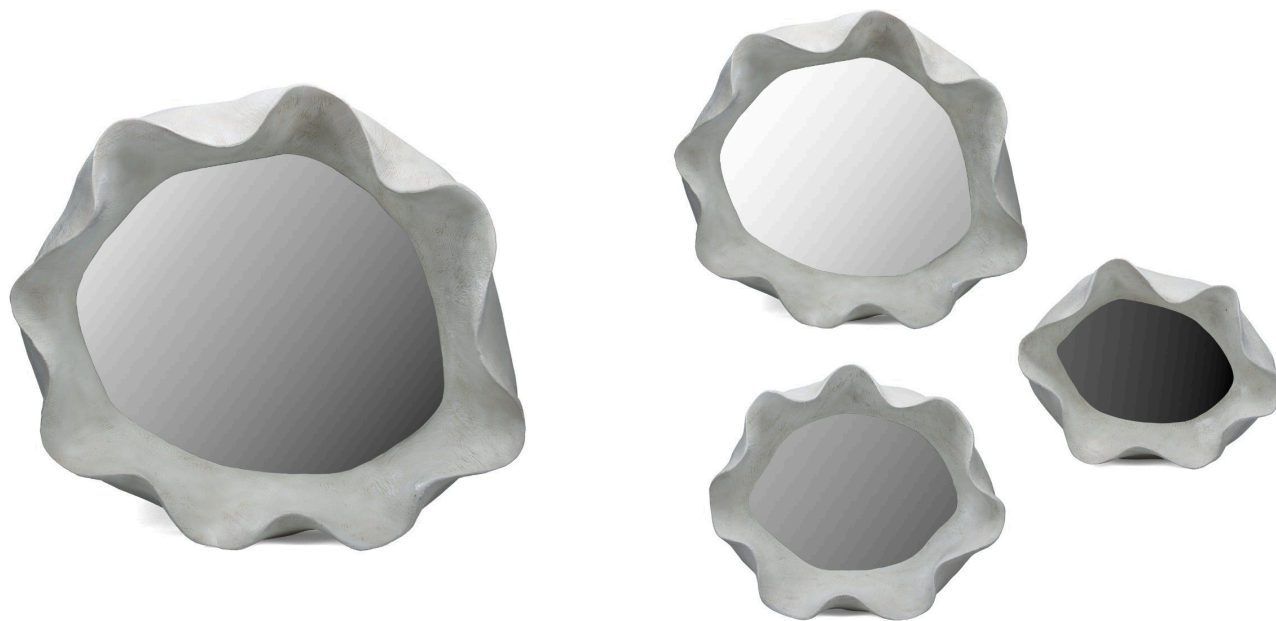

## Jawbone Bleach Mirror - Large

SKU#: D960L

### Product Images

---

### Short Description

---

- Made of Resin
- Dimensions: 20"L 23.5"W 6"H
- Wipe with damp cloth
- Ship Via: UPS/ Fed Ex
- Imported

### Description

---

This Jawbone mirror boasts a beautiful natural resin finish that will accent any room. Perfect to pair with almost any existing decor, this mirror will win the attention of everyone.