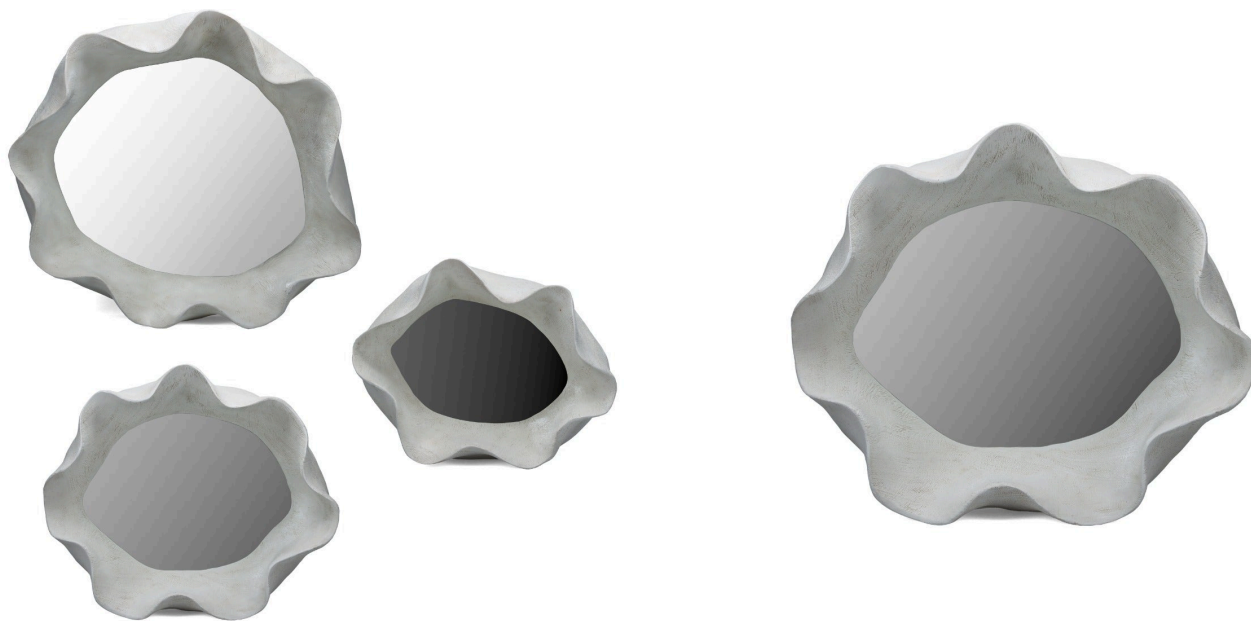

Jawbone Bleach Mirror - Medium

SKU#: D960M

Product Images

Short Description

- Made of Resin
- Dimensions: 19"L 21.5"W 6"H
- Wipe with damp cloth
- Ship Via: UPS/ Fed Ex
- Imported

Description

This Jawbone mirror boasts a beautiful natural resin finish that will accent any room. Perfect to pair with almost any existing decor, this mirror will win the attention of everyone.

Also available in large and small.