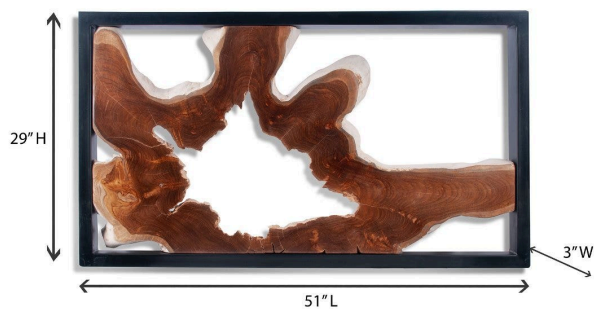

## Bleach Teak Root Wall Sculpture

SKU#: D977

### Short Description

---

- Made of Bleached Teak, Metal
- Dimensions: 52"L 29"H 3.5"W
- Wipe with damp cloth
- Ship Via: Motor Freight
- Imported