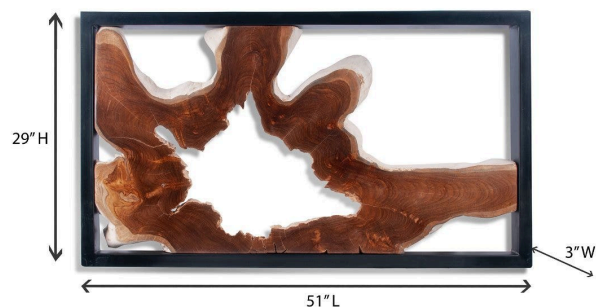

Bleach Teak Root Wall Sculpture

SKU#: D977

Product Images

Short Description

- Made of Bleached Teak, Metal
- Dimensions: 52"L 29"H 3.5"W
- Wipe with damp cloth
- Ship Via: Motor Freight
- Imported

Description

- Made of Bleached Teak, Metal
- Wipe with damp cloth
- Imported