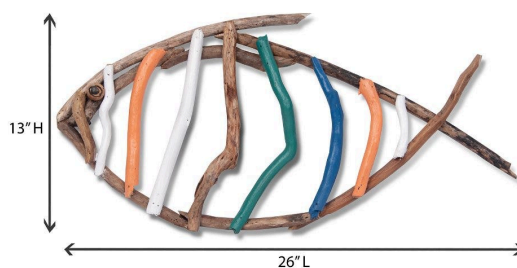

Taco Shack Bone Fish Wall Sculpture - Left

SKU#: D966L

Product Images

Short Description

- Made of Driftwood
- Dimensions: 26"L 13"W 2"H
- Wipe with damp cloth
- Ship Via: UPS / Fed Ex
- Imported

Description

- Made of Resin
- Wipe with damp cloth
- Imported