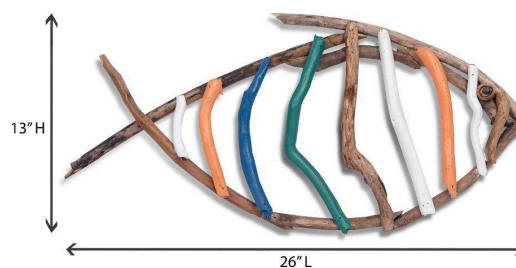

## Taco Shack Bone Fish Wall Sculpture - Right

SKU#: D966R

### Short Description

---

- Made of Driftwood
- Dimensions: 26"L 13"W 2"H
- Wipe with damp cloth
- Ship Via: UPS / Fed Ex
- Imported

### Description

---

- Made of Resin
- Wipe with damp cloth
- Imported