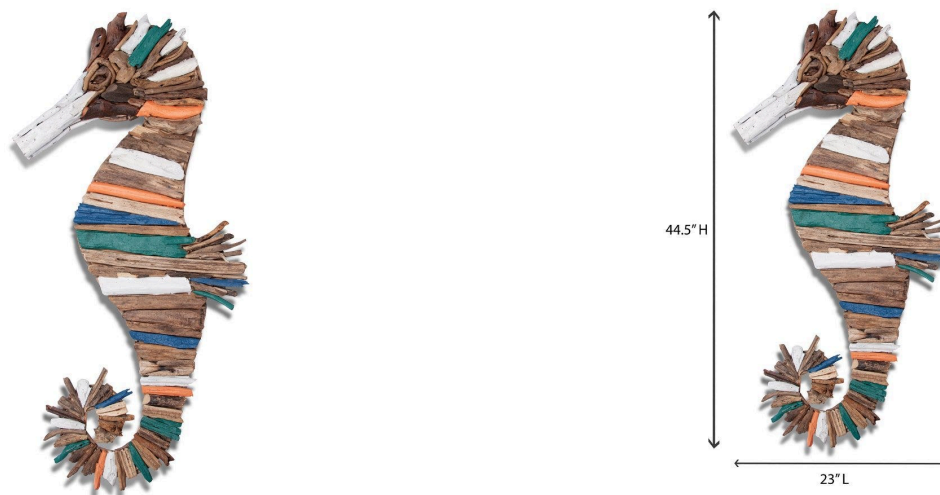

Taco Shack Seahorse Wall Sculpture

SKU#: D967

Product Images

Short Description

- Made of Driftwood
- Dimensions: 23"L 44.5"H
- Wipe with damp cloth
- Ship Via: UPS / Fed Ex
- Imported

Description

- Made of Driftwoodp>
- Wipe with damp cloth
- Imported