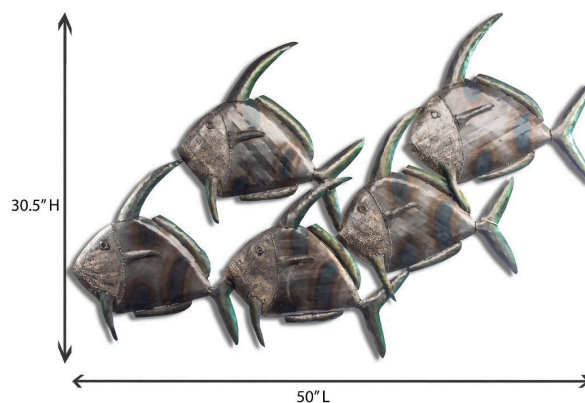

Five Fish Wall Sculpture

SKU#: D968

Product Images

Short Description

- Made of Recycled Metal, Wire
- Dimensions: 50"L 30"H
- Ship Via: Motor Freight
- Wipe with damp cloth
- Imported

Description

- Made of Recycled Metal, Wire
- Wipe with damp cloth
- Imported