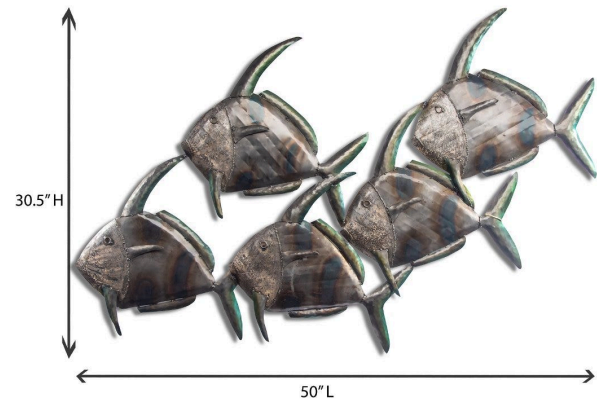

IBOLILI

Five Fish Wall Sculpture

SKU#: D968

Product Images

Short Description

- Made of Recycled Metal, Wire
- Dimensions: 50\" L 30\" H
- Ship Via: Motor Freight
- Wipe with damp cloth
- Imported

Description

- Made of Recycled Metal, Wire
- Wipe with damp cloth
- Imported