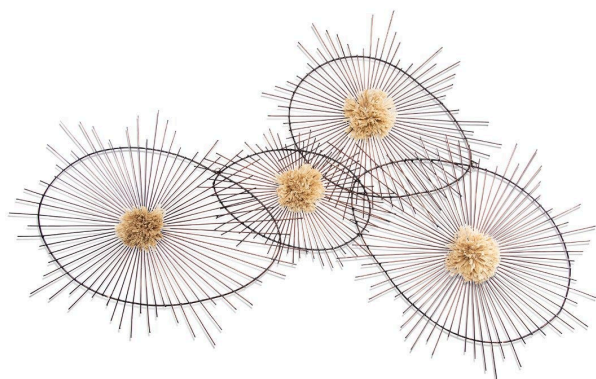

Astor One Wall Sculpture

SKU#: D969

Product Images

Short Description

- Made of Recycled Metal, Wire
- Dimensions: 54"L 37.5"H
- Ship Via: Motor Freight
- Wipe with damp cloth
- Imported

Description

- Made of Metal Wire
- Wipe with damp cloth
- Imported