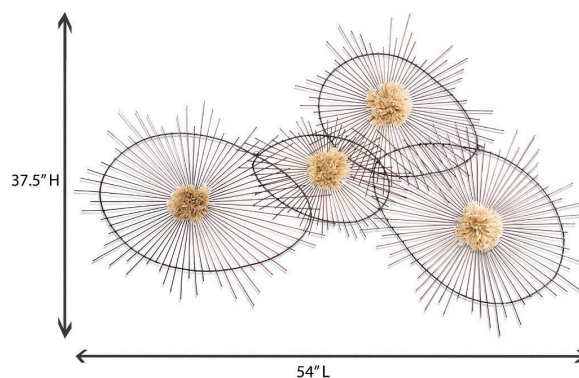

Astor One Wall Sculpture

SKU#: D969

Product Images

Short Description

- Made of Recycled Metal, Wire
- Dimensions: 54"L 37.5"H
- Ship Via: Motor Freight
- Wipe with damp cloth
- Imported

Description

- Made of Metal Wire
- Wipe with damp cloth
- Imported