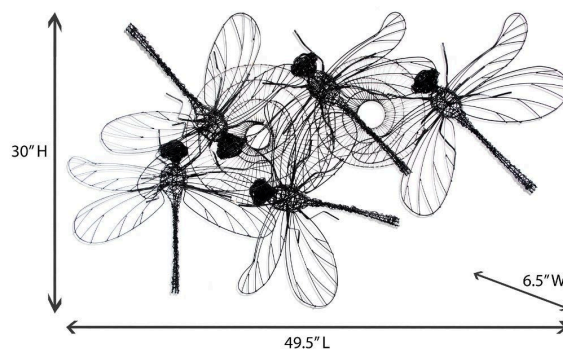

Dragonflies on Lotus Leaf Wall Sculpture

SKU#: D972

Product Images

Short Description

- Made of Recycled Metal, Wire
- Dimensions: 49"L 30"H
- Ship Via: Motor Freight
- Wipe with damp cloth
- Imported

Description

- Made of Metal Wire
- Wipe with damp cloth
- Imported