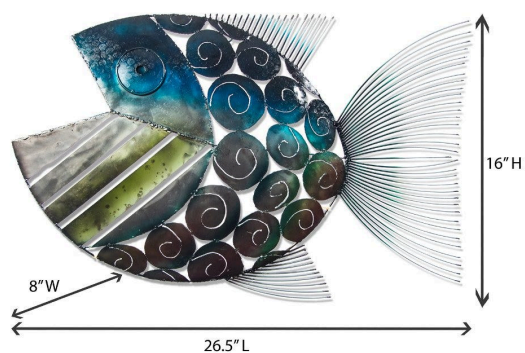

Open Mouth Fish Wall Sculpture - Left

SKU#: D974L

Product Images

Short Description

- Made of Recycled Metal, Wire
- Dimensions: 26"L 8"H
- Wipe with damp cloth
- Ship Via: UPS / Fed Ex
- Imported

Description