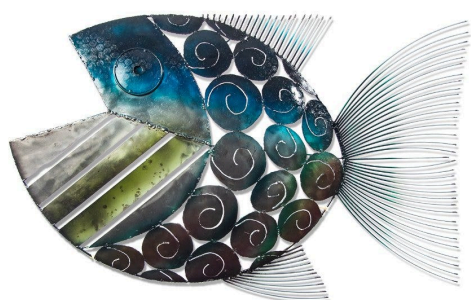

Open Mouth Fish Wall Sculpture - Left

SKU#: D974L

Product Images

Short Description

- Made of Recycled Metal, Wire
- Dimensions: 26"L 8"H
- Wipe with damp cloth
- Ship Via: UPS / Fed Ex
- Imported

Description